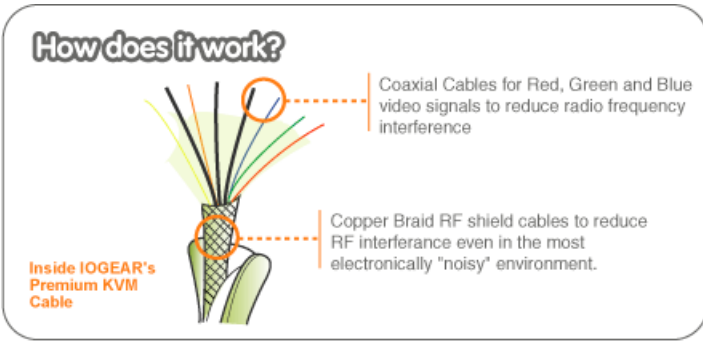

## 16ft (5m) PS/2 VGA KVM Cable

IOGEAR's All-in-One bonded PS/2 KVM cables are designed to deliver superb video quality and error-free transmission for your high-resolution applications. These cables feature the latest in design and technologies such as Micro-Lite™ cable technology, an aluminum shield and an all-in-one bonded structure. They are designed to provide the maximum in quality, performance, and reliability. The thin, flexible cable and the over-sized thumbscrews also make installation quick and easy. These All-In-One Bonded PS/2 KVM cables are backed by IOGEAR's Lifetime Warranty.

- Supports most PS/2 KVMs with standard PS/2 and VGA connections
- Innovative Micro-Lite™ cable technology to minimize cross-talk and deliver superb video quality for your high resolution applications
- Aluminum shield to eliminate EMI/RFI interference and ensure signal integrity and error-free transmission
- Oversized ergonomic thumbscrews make installation quick and easy
- All-In-One bonded cable design eases connections, setups and cable management
- Thin and flexible cable structure saves space and lowers carrying and storage cost
- UL rated materials used to ensure safety, corrosion resistance, and longevity of the cable
- Manufacturer's Lifetime Warranty