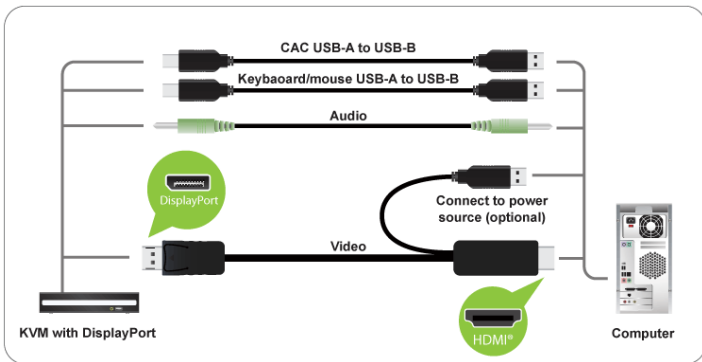

G2L8902UN

6ft 4K Single View HDMI to DisplayPort, USB KVM Cable Kit with Audio

6ft. Single View HDMI to DisplayPort USB KVM Cable Kit with Audio

Send a 4K Ultra-High Definition video from a HDMI based desktop or laptop computer to an IOGEAR Dual View DisplayPort KVM Switch and connect a monitor, and a single keyboard, mouse and audio speaker set with the 6 Foot Single View HDMI to DisplayPort USB KVM Cable Kit with Audio. This Cable Kit is ready to use with IOGEAR's Single View DisplayPort KVM Switches such as:

- 2-Port Single View DisplayPort Secure KVM Switch PP4.0 GCS1412TAA4C , GCS1412TAA4
- 4-Port Single View DisplayPort Secure KVM Switch PP4.0 [GCS1414TAA4C](#) , [GCS1414TAA4](#)
- 8-Port Single View DisplayPort Secure KVM Switch PP4.0 GCS1418TAA4C
- 2-Port Single View DisplayPort KVMP Switch [GCS1902](#) , [GCS1932](#)
- 4-Port Single View DisplayPort KVMP Switch [GCS1904](#) , [GCS1934](#)

- Single View HDMI to DisplayPort USB KVM Cable set with Audio

- Superior video quality - up to 4K(4096x2160@60Hz)

Requirements

- Computers with HDMI and USB connections
- KVM with DisplayPort and USB connections

Package Contents

- 1x 6ft. Active HDMI to DisplayPort Cable
- 2x 6ft. USB type B to USB Type A Cable
- 1x 6ft. 3.5mm Audio Cable

Specifications

Function	G2L8902UN	Dimensions	G2L8902UN
		Unit Dimensions	
		Length	6ft (182.88cm)
		Unit Package Dimensions	
		Height	14" (35.56cm)
		Width	10.5" (26.67cm)
		Depth	1.75" (4.45cm)
		Master Carton	
		Height	8.5" (21.59cm)
		Width	16.25" (41.275cm)
		Depth	21" (53.34cm)
		Master Carton Qty.	24
		Weight	
		Master Carton Wt.	15.25lbs (6.9kg)
		Unit Pack Wt.	0.80lbs (0.36kg)
		Unit Wt.	0.80lbs (0.36kg)