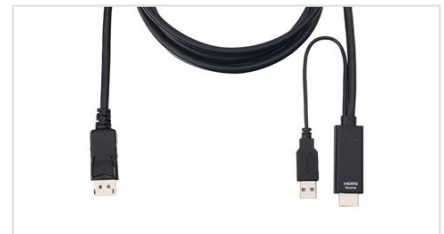

G2L8902UN

6ft 4K Single View HDMI to DisplayPort, USB KVM Cable Kit with Audio

6ft. Single View HDMI to DisplayPort USB KVM Cable Kit with Audio

Send a 4K Ultra-High Definition video from a HDMI based desktop or laptop computer to an IOGEAR Dual View DisplayPort KVM Switch and connect a monitor, and a single keyboard, mouse and audio speaker set with the 6 Foot Single View HDMI to DisplayPort USB KVM Cable Kit with Audio. This Cable Kit is ready to use with IOGEAR's Single View DisplayPort KVM Switches such as:

- 2-Port Single View DisplayPort Secure KVM Switch PP4.0 GCS1412TAA4C , GCS1412TAA4
- 4-Port Single View DisplayPort Secure KVM Switch PP4.0 [GCS1414TAA4C](#) , [GCS1414TAA4](#)
- 8-Port Single View DisplayPort Secure KVM Switch PP4.0 GCS1418TAA4C
- 2-Port Single View DisplayPort KVMP Switch [GCS1902](#) , [GCS1932](#)
- 4-Port Single View DisplayPort KVMP Switch [GCS1904](#) , [GCS1934](#)

- Single View HDMI to DisplayPort USB KVM Cable set with Audio

- Superior video quality - up to 4K(4096x2160@60Hz)

Requirements

- Computers with HDMI and USB connections
- KVM with DisplayPort and USB connections

Package Contents

- 1x 6ft. Active HDMI to DisplayPort Cable
- 2x 6ft. USB type B to USB Type A Cable
- 1x 6ft. 3.5mm Audio Cable

Specifications

Function	G2L8902UN	Dimensions	G2L8902UN
		Unit Dimensions	
		Length	6ft (182.88cm)
		Unit Package Dimensions	
		Height	14" (35.56cm)
		Width	10.5" (26.67cm)
		Depth	1.75" (4.45cm)
		Master Carton	
		Height	8.5" (21.59cm)
		Width	16.25" (41.275cm)
		Depth	21" (53.34cm)
		Master Carton Qty.	24
		Weight	
		Master Carton Wt.	15.25lbs (6.9kg)
		Unit Pack Wt.	0.80lbs (0.36kg)
		Unit Wt.	0.80lbs (0.36kg)