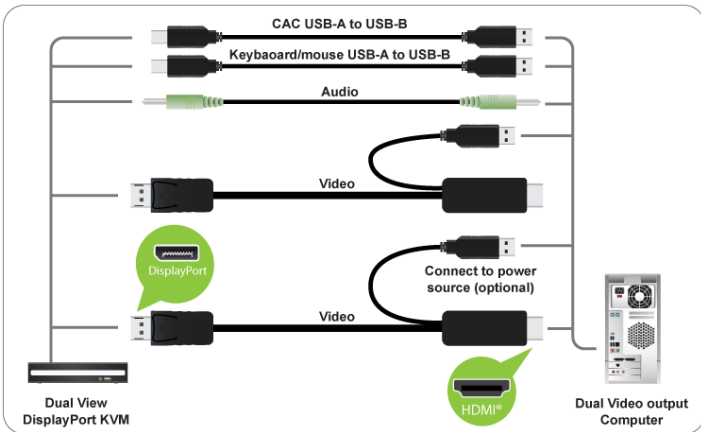

G2L89202UN

6ft 4K Dual View HDMI to DisplayPort, USB KVM Cable Kit with Audio

- Dual View HDMI to DisplayPort USB KVM Cable set with Audio
- Superior video quality - up to 4K(4096x2160@60Hz)

6ft. Dual View HDMI to DisplayPort USB KVM Cable Kit with Audio

Send dual 4K Ultra-High Definition video from a HDMI based desktop or laptop computer to an IOGEAR Dual View DisplayPort KVM Switch and connect two monitors, and a single keyboard, mouse and audio speaker set with the 6 Foot Dual View HDMI to DisplayPort USB KVM Cable Kit with Audio. This Cable Kit is ready to use with IOGEAR's Dual View DisplayPort KVM Switches such as:

- Dual View HDMI to DisplayPort USB KVM Cable set with Audio

- Superior video quality - up to 4K(4096x2160@60Hz)

Requirements

- Computers with Dual HDMI and USB connections
- KVM with Dual DisplayPort and USB connections

Package Contents

- 2x 6ft. Active HDMI to DisplayPort Cable
- 2x 6ft. USB type B to USB Type A Cable
- 1x 6ft. 3.5mm Audio Cable

Specifications

Function G2L89202UN

Dimensions G2L89202UN

Unit Dimensions

Length 6ft (182.88cm)