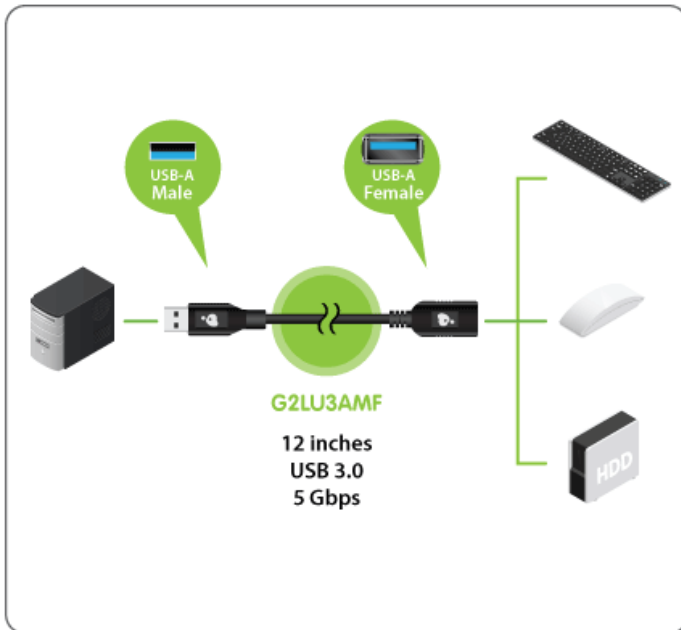

## USB 3.0 Extension Cable Male to Female 12 Inch

### USB 3.0 Type A Male to Female Cable

IOGEAR's USB 3.0 Type A Male to Female Cable is the perfect USB extension accessory just when you need it. Use it for any of your devices like hubs, keyboards, mice, docking stations, network hubs, bluetooth adapters and more. Utilizing USB 3.0 protocols, you can transfer data up to 5Gb/s which is 10 times faster than USB 2.0. If you don't have USB 3.0 or you are unsure, this extension cable is backwards compatible with USB 2.0 and USB 1.1 devices. This takes the guesswork out of your device setup so you can connect without any challenges.

The length of the cable is designed to fit perfectly with your USB hub or docking station which require little distance but need just that little extra distance to function within your workspace. It's also the perfect companion for those devices that are just out of reach and need the extra inches. With the male and female connectors, you don't need any adapters or special cables to extend. Plug it in and start using immediately.

- Connect a USB 3.0 device up to 12 inches away
- Perfect for USB hubs, docking stations and peripherals
- USB 3.0 transfer rate of up to 5Gbps
- Up to 10x faster than USB 2.0
- Compatible with PC and MAC
- Backwards compatible with USB 2.0 and USB 1.1