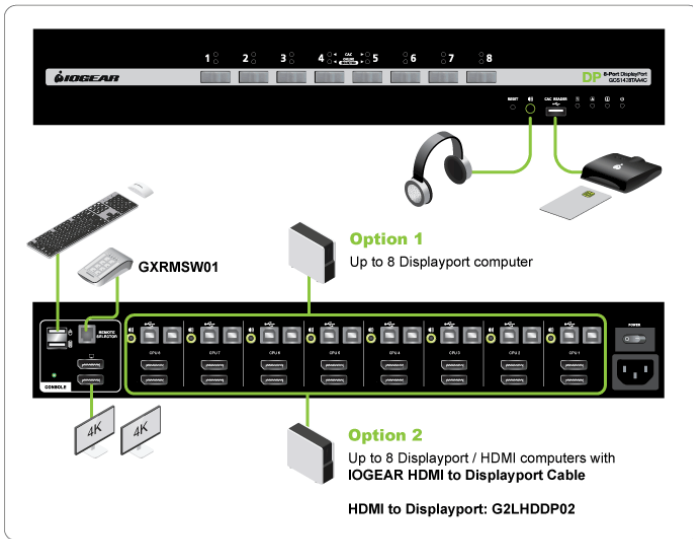

Requirements

Package Contents

Console

- DisplayPort monitors capable of the highest resolution that you will be using on any computer in the installation
- Standard 104-key wired USB keyboard
- Standard 2 or 3 button wired USB mouse
- Speaker (optional)
- USB Smart card or CAC (Common Access Card) reader (Optional)

- 1x GCS1428TAA4C
- 1x Power Cord
- 1x User Guide
- 1x Warranty Card

Computers

- 2 x DisplayPort Video output connectors
- A USB Type A port for keyboard and mouse
- A USB Type A port for Smart Card or CAC reader (Optional)
- A 3.5mm jack Audio port for speaker (Optional)

Operating Systems.

- Win 7, 8, 10, 11
- Linux: Kernel2.6+, RedHat v6.0+, SuSE v8.2+ Mandriva(Mandrake) v9.0+
- Unix: AIX v4.3, FreeBSD v3.51+, Sun Solaris v9.0+
- Novell Netware v5.0+Mac OS v9+
- DOS v6.2+