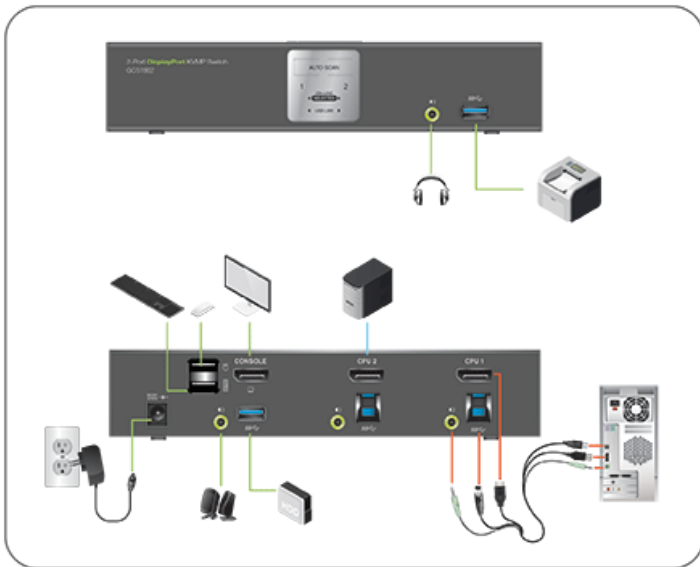

Requirements

Package Contents

1. **Console**
   - DisplayPort compatible monitor
   - •
   - **Computer**
   - DisplayPort port
   - USB Type-A port
   - •
   - **Wireless Keyboard and Mouse**
   - Windows® 7, Windows® 8, Windows® 8.1, Windows® 10
   - Mac OS X 10.3+*
2. 1 x 2-Port 4K UHD DisplayPort 1.1 KVMP
   - 1 x Wireless Keyboard
   - 1 x Wireless Touch Sensor Mouse
   - 1 x USB RF Receiver
   - 2 x DisplayPort Cables (5ft.)
   - 2 x USB 3.0 Cables (6ft.)
   - 2 x Audio Cables (6ft.)
   - 1 x Power Adapter
   - 1 x Manual

*Some function keys may not work with older Mac OS Systems
**Use with video adapter may change performance

Specifications

Function	GCS1902-KM
Computer Connections	
Direct	2
Port Selection	
Pushbutton & Hotkeys	
Console Connectors	
Monitor	1 x DisplayPort
Keyboard	1 x USB Type A
Mouse	1 x USB Type A
Audio	3.5mm Mini Stereo Jack (Front and Rear)
CPU Connectors	
Monitor	2 x DisplayPort
Keyboard & Mouse	2 x USB 3.0 Type B
Audio	2 x 3.5mm Mini Stereo Jack
Switches	
F/W Upgrade	1 x USB Type B
Port Selection	2 x Pushbuttons
Connectors	
USB	2 x USB 3.0 Type A
LEDs	
Mode	2 x Orange
KVM	2 x Orange
Audio	2 x Orange
USB Peripherals	2 x Green
Emulation	

Dimensions	GCS1902-KM
Master Carton	
Height	10" (25.4cm)
Width	9" (22.86cm)
Depth	22" (55.88cm)
Master Carton Qty.	1
Weight	
Master Carton Wt.	5.88lb (2.77kg)