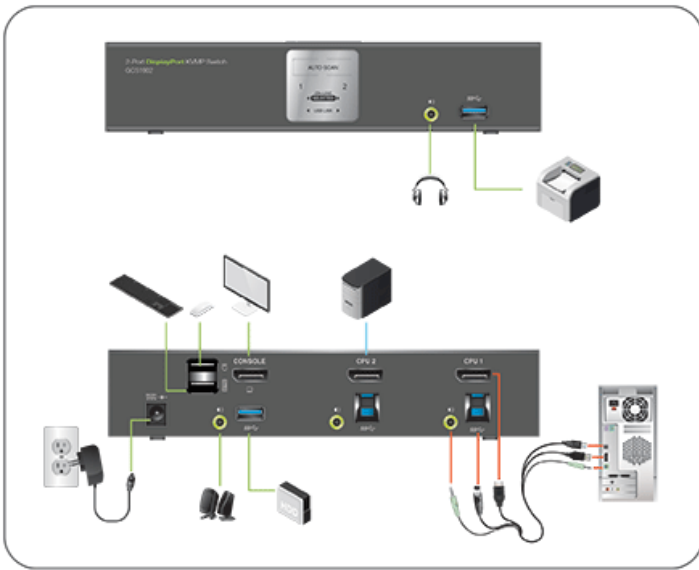

Requirements

Package Contents

- **Console:**
- DisplayPort compatible monitor
- Standard 104 key wired USB keyboard
- Standard 2 or 3 button wired USB mouse
- Speakers (optional)
- •
- **Computers:**
- DisplayPort port
- USB Type-A port
- Audio ports (optional)
- •
- **Cables:**
- Use only specifically designed IOGEAR DisplayPort KVM Cable sets included

*Use with video adapter may change performance