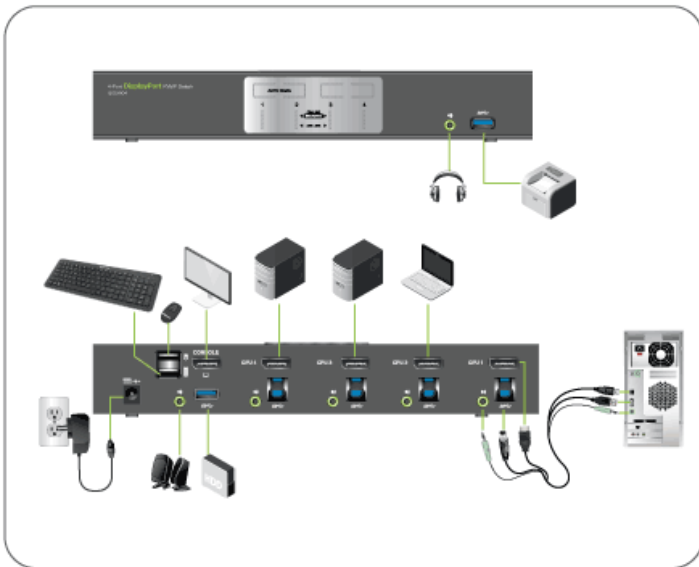

Requirements

- **Console**
- DisplayPort compatible monitor
- •
- **Computer**
- DisplayPort port
- USB Type-A port
- •
- **Wireless Keyboard and Mouse**
- Windows® 7, Windows® 8, Windows® 8.1, Windows® 10
- Mac OS X 10.3+*

Package Contents

- 1 x 4-Port 4K UHD DisplayPort 1.1 KVMP
- 1 x Wireless Keyboard
- 1 x Wireless Touch Sensor Mouse
- 1 x USB RF Receiver
- 4 x DisplayPort Cables (5ft.)
- 4 x USB 3.0 Cables (6ft.)
- 4 x Audio Cables (6ft.)
- 1 x Power Adapter
- 1 x Manual

*Some function keys may not work with older Mac OS Systems
**Use with video adapter may change performance

Specifications

Function	GCS1904-KM
Computer Connections	
Direct	4
Port Selection	
	Pushbutton & Hotkeys
Console Connectors	
Monitor	1 x DisplayPort
Keyboard	1 x USB Type A
Mouse	1 x USB Type A
Audio	2 x 3.5mm Mini Stereo Jack (Front and Rear)
CPU Connectors	
Monitor	4 x DisplayPort
Keyboard & Mouse	4 x USB 3.0 Type B
Audio	4 x 3.5mm Mini Stereo Jack
Switches	
F/W Upgrade	1 x USB Type B
Port Selection	4 x Pushbuttons
Connectors	
USB	2 x USB 3.0 Type A
LEDs	
Mode	4 x Orange
KVM	4 x Orange
Audio	4 x Orange
USB Peripherals	4 x Green
Emulation	

Dimensions	GCS1904-KM
Master Carton	
Height	10" (25.4cm)
Width	9" (22.86cm)
Depth	22" (55.88cm)
Master Carton Qty.	1
Weight	
Master Carton Wt.	7.65lb (3.48kg)