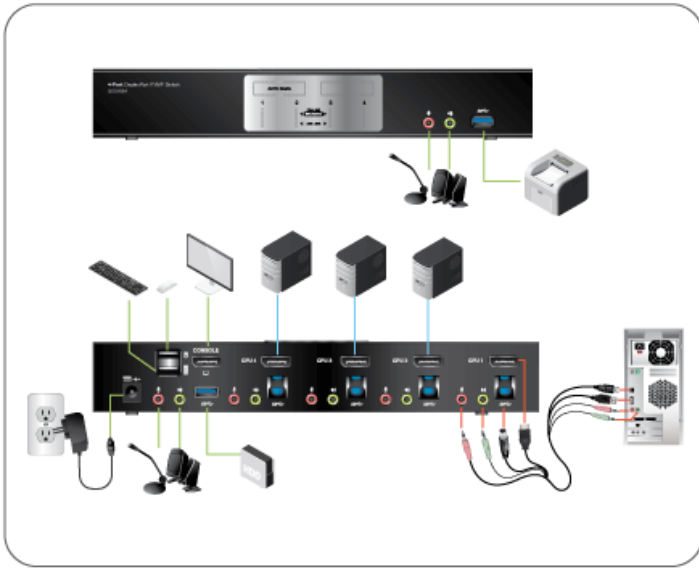

Requirements

Package Contents

• Console • DisplayPort compatible monitor • Standard 104 key wired USB keyboard • Standard 2 or 3 button wired USB mouse • Microphone and speakers (optional) • Computers • DisplayPort port • Type A USB port • Audio ports (optional)	• 1 x GCS1934 • 4 x DisplayPort Cables (6ft.) • 4 x USB 3.0 Cables (6ft.) • 8 x Audio Cables (6ft.) • 1 x Power Adapter • 1 x Manual

*Use with video adapter may change performance