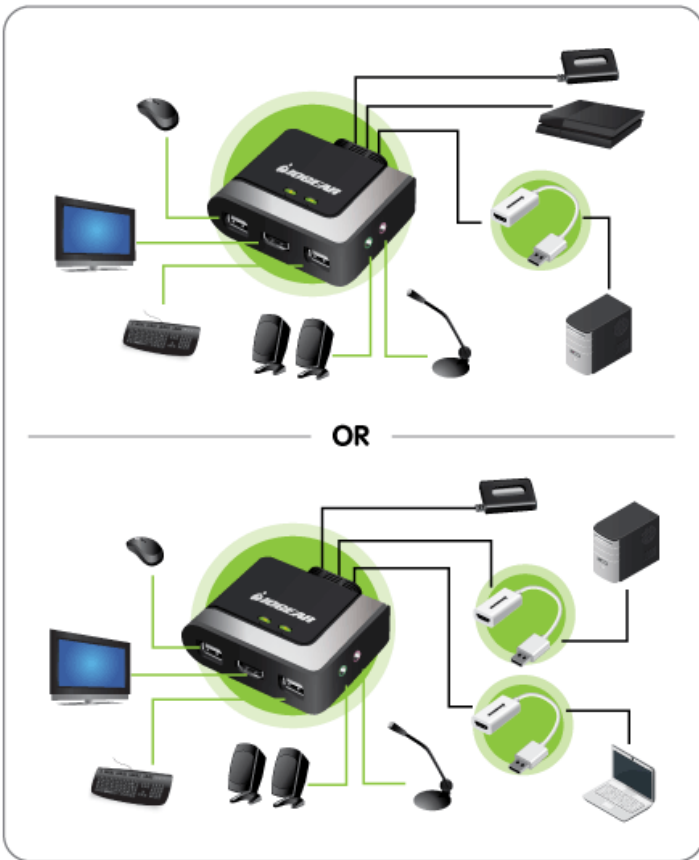

Requirements

Package Contents

• Console: • 1 x HDMI display • 1 x standard 104 key wired USB keyboard • 1 x standard 2 or 3 button wired USB mouse • • Computers: • 1 x HDMI or DisplayPort • 2 x USB ports • • Operating Systems: • Windows Vista®, Windows® 7, Windows® 8, Windows® 8.1, Windows® 10 • Mac OS® X 9 to 10.x • Oracle® Solaris • Linux®, Unix and other USB supported systems*	• 1 x GCS62HU • 2 x DisplayPort to HDMI Adapters • 1 x Installation Guide • 1 x Warranty Card

*Additional drivers and support may be needed

**IOGEAR's Display Emulation Technology provides the EDID support for Windows® 7