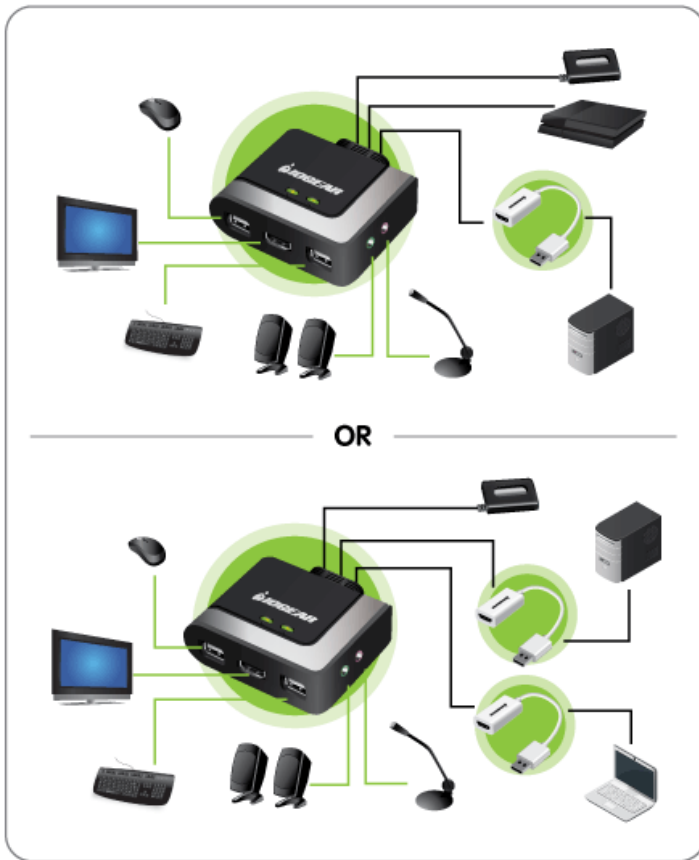

Requirements

Package Contents

• Console: • 1 x HDMI display • 1 x standard 104 key wired USB keyboard • 1 x standard 2 or 3 button wired USB mouse • • Computers: • 1 x HDMI or DisplayPort • 2 x USB ports • • Operating Systems: • Windows Vista®, Windows® 7, Windows® 8, Windows® 8.1, Windows® 10 • Mac OS® X 9 to 10.x • Oracle® Solaris • Linux®, Unix and other USB supported systems*	• 1 x GCS62HU • 2 x DisplayPort to HDMI Adapters • 1 x Installation Guide • 1 x Warranty Card

*Additional drivers and support may be needed

**IOGEAR's Display Emulation Technology provides the EDID support for Windows® 7