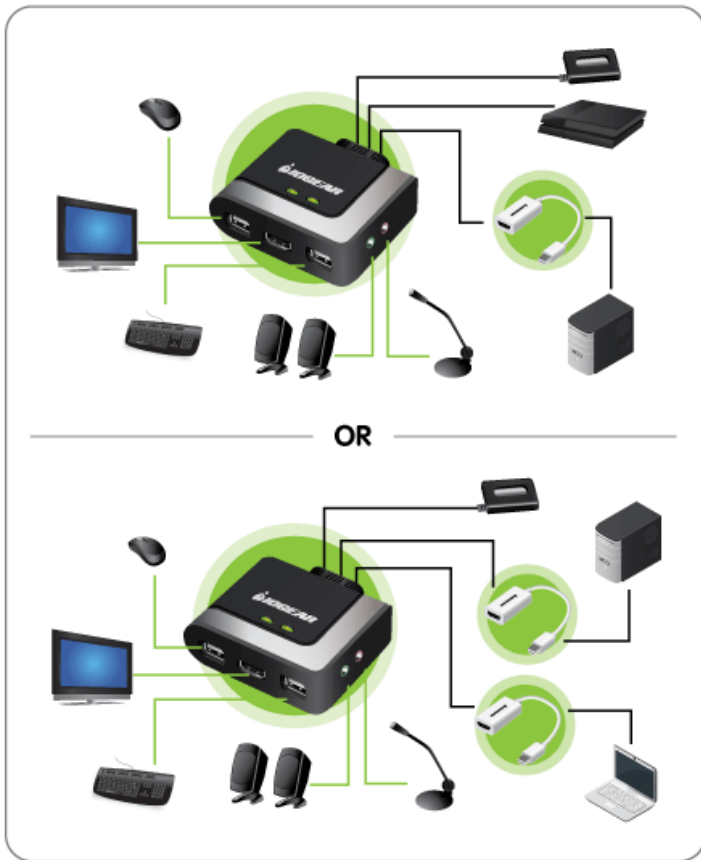

GCS62HMDPKIT

2-Port HDMI and Mini DisplayPort Cable KVM Kit

- Switch between two computers with the push of a button
- Offers the flexibility to mix and match computer connections: HDMI and DisplayPort1.1a
- Includes 2 x DisplayPort to HDMI adapters
- No external power needed
- Save Cabling Costs: ALL cables are included

Requirements

Package Contents

Console:

- 1 x HDMI display
- 1 x standard 104 key wired USB keyboard
- 1 x standard 2 or 3 button wired USB mouse

- 1 x 2-Port HD Cable KVM Switch
- 2 x MiniDisplay Port to HDMI Adapters
- 1 x Installation Guide
- 1 x Warranty Card