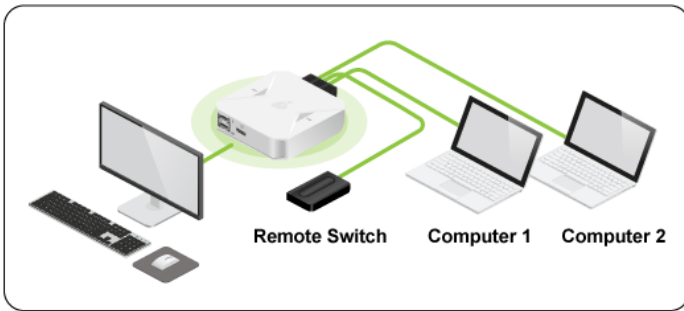

GCS72CC

2-Port 4K USB-C KVM Switch with DisplayPort output

- One USB keyboard, mouse and one DisplayPort monitor control two USB-C computers
- Superior video quality – up to 4K DCI (4096 x 2160 @ 60Hz)
- Computer selection via remote port selector
- DisplayPort 1.2 compliant
- Supports USB hot-plugging
- The console USB ports can be used for USB peripheral sharing
- Multiplatform support – Windows, Mac and Linux
- Plug and play
- Bus-powered – no external power adapter required

Flexible and Expandable

The 2-port 4K KVM Switch with displayPort/USB-C and Audio is designed with displayPort 1.2 technology, perfect for those who need to get the job done in the office and at home.

Need more USB ports? No problem! Plug in a USB hub to expand your peripheral sharing between your computers.

- | | |
|--|--|
| <ul style="list-style-type: none"> • One USB keyboard, mouse and one DisplayPort monitor control two USB-C computers • Superior video quality – up to 4K DCI (4096 x 2160 @ 60Hz) • Computer selection via remote port selector • DisplayPort1.2 compliant | <ul style="list-style-type: none"> • Supports USB hot-plugging • The console USB ports can be used for USB peripheral sharing • Multiplatform support – Windows, Mac and Linux • Plug and play • Bus-powered – no external power adapter required |
|--|--|

Requirements

Package Contents

Console

- DisplayPort monitor
- Standard 104-key wired USB keyboard
- Standard 2 or 3 button wired USB mouse

- 1x GCS72CC
- 1x Quick Start Guide
- 1x Warranty Card

Computers

- USB Type-C port