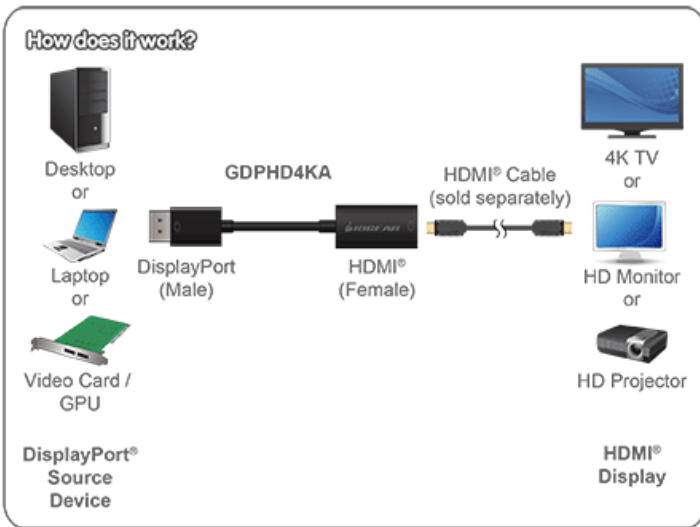

### Active DisplayPort® to HDMI® Interface Video & Audio Adapter

The IOGEAR 4K Active DisplayPort (M) to HDMI Interface (F) Adapter is the ideal hardware solution to convert any DisplayPort output to an HDMI interface output. This allows you to connect your DisplayPort-equipped video source (i.e. Computer, Laptop or DisplayPort Graphics Card) to a HDMI enabled display or projector.

### DisplayPort 1.2 & 4K Ultra High Definition Video Resolution Support

The 4K Active DisplayPort (M) to HDMI Interface (F) Adapter is the latest DisplayPort 1.2 standard for UHD (Ultra HD) video playback, with resolutions of up to 3840 x 2160 @30Hz. This results in the highest level of visual fidelity currently available on HDMI equipped displays on the consumer market; giving you the ability to display 4K content from your DisplayPort-equipped device on your HDMI enabled display or projector.

### High Definition, Multi-Channel Audio Pass Through

The DisplayPort video standard found on all current generation DisplayPort devices, supports audio via the DisplayPort output. The GDPHD4KA Active DisplayPort to HDMI Adapter supports multi-channel digital audio signal pass-through, preventing the need to carry an additional audio cable when connecting to an external display with audio playback support.

#### Requirements

- Input
- 1 x Display Port Source
- Output
- 1 x HDMI enabled display or Projector