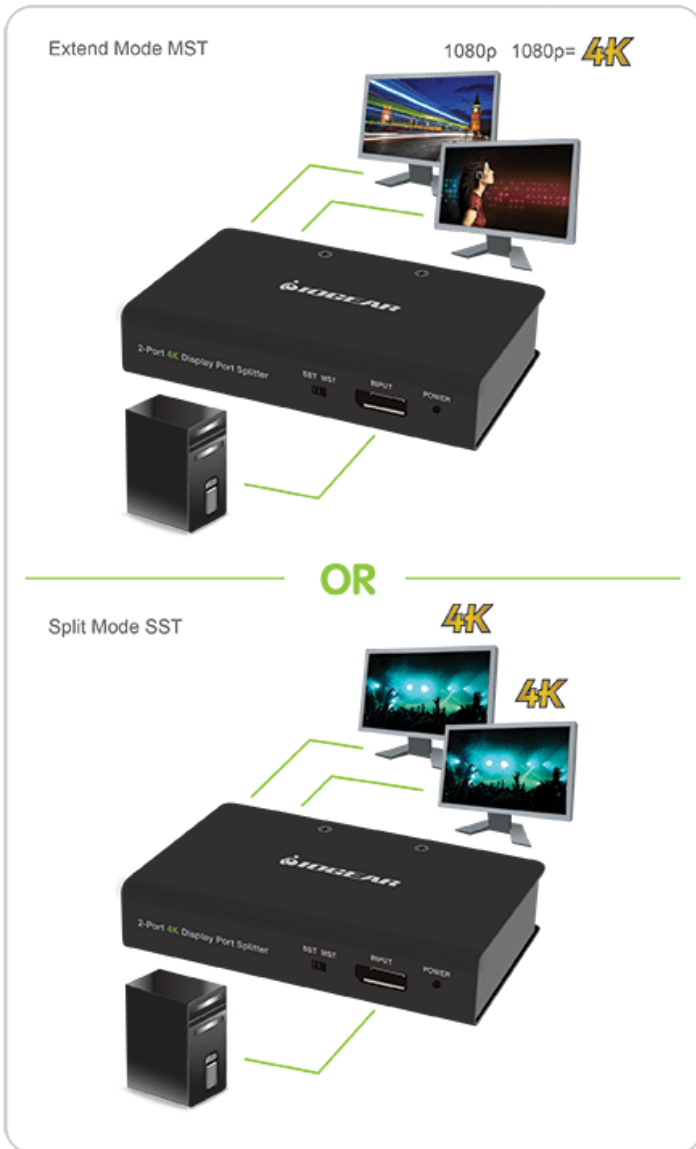

GDPSP2

2-Port DisplayPort 1.2 Cinema 4K Splitter & Multi- Monitor MST Hub (TAA)

- Connect 2 independent displays from a single DisplayPort 1.2 video output
- Mirror or extend a desktop across 2 displays from a computer with 1 DisplayPort output
- Enjoy Cinema 4K video resolutions up to 4096 x 2160 @ 60HZ

2-Port DisplayPort Cinema 4K Splitter and MST Hub

Connect two displays from a single DisplayPort 1.2-enabled computer with the IOGEAR 2-Port DisplayPort Splitter/MST Hub. Increase productivity and workflow by expanding the amount of usable screen space on two independent screens for multi-document viewing, media streaming, and content/web browsing, or mirror your computer's display across two monitors to allow remote viewing applications such as monitoring equipment diagnostics or the status of a remote server.

Cinema 4K Video Support

IOGEAR's 2-Port DisplayPort 1.2 Splitter and MST Hub supports Cinema 4K resolutions up to 4096 x 2160 @ 60Hz and is ideal for use with applications such as medical imaging, graphic design, gaming, and more.

- Connect 2 independent displays from a single DisplayPort 1.2 video output
- Mirror or extend a desktop across 2 displays from a computer with 1 DisplayPort output
- Enjoy Cinema 4K video resolutions up to 4096 x 2160 @ 60HZ
- With DisplayPort 1.2 Graphic Cards:
 - 2 Monitors: Up to 4K 4096 x 2160 (DisplayPort/HDMI)
- Supports 7.1 digital audio surround sound
- Push-button toggle between Single Stream Transport (SST) and Multi-Stream Transport (MST)
- DPCP and HDCP compliant
- No driver or software installation needed
- Supports DisplayPort 1.2a; HDCP 1.3