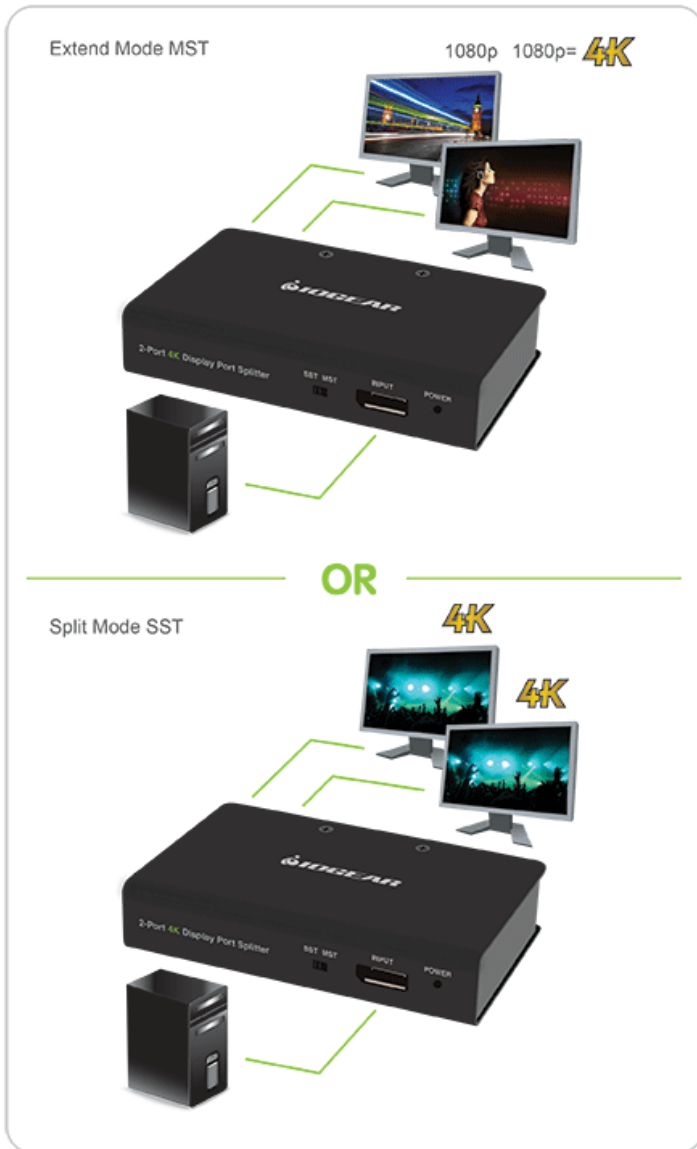

GDPSP2

2-Port DisplayPort 1.2 Cinema 4K Splitter & Multi- Monitor MST Hub

- Connect 2 independent displays from a single DisplayPort 1.2 video output
- Mirror or extend a desktop across 2 displays from a computer with 1 DisplayPort output
- Enjoy Cinema 4K video resolutions up to 4096 x 2160 @ 60HZ

2-Port DisplayPort Cinema 4K Splitter and MST Hub

Connect two displays from a single DisplayPort 1.2-enabled computer with the IOGEAR 2-Port DisplayPort Splitter/MST Hub. Increase productivity and workflow by expanding the amount of usable screen space on two independent screens for multi-document viewing, media streaming, and content/web browsing, or mirror your computer's display across two monitors to allow remote viewing applications such as monitoring equipment diagnostics or the status of a remote server.

Cinema 4K Video Support

IOGEAR's 2-Port DisplayPort 1.2 Splitter and MST Hub supports Cinema 4K resolutions up to 4096 x 2160 @ 60Hz and is ideal for use with applications such as medical imaging, graphic design, gaming, and more.

- Connect 2 independent displays from a single DisplayPort 1.2 video output
- Mirror or extend a desktop across 2 displays from a computer with 1 DisplayPort output
- Enjoy Cinema 4K video resolutions up to 4096 x 2160 @ 60HZ
- With DisplayPort 1.2 Graphic Cards:
 - 2 Monitors: Up to 4K 4096 x 2160 (DisplayPort/HDMI)
- Supports 7.1 digital audio surround sound
- Push-button toggle between Single Stream Transport (SST) and Multi-Stream Transport (MST)
- DPCP and HDCP compliant
- No driver or software installation needed
- Supports DisplayPort 1.2a; HDCP 1.3