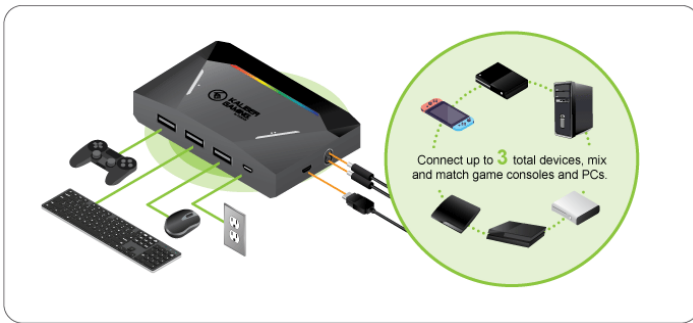

## Dominate With Keyboard & Mouse on Console & PC

The KeyMander® 2 3Play™ from Kaliber Gaming by IOGEAR is a keyboard/mouse sharing switch for PC and game consoles, that allows gamers to share their keyboard and mouse between any (3) three of the following devices, PC, Xbox One, Xbox 360, PS3®, PS4®, or Nintendo® Switch. Use your keyboard and mouse skills to dominate all your favorite First-Person Shooter (FPS), Role Playing Games (RPG) and Real-Time Strategy (RTS) games. Playing on a console has never been this much fun!

Always Connected to Play Your Way - On Console & PC

The KeyMander 2 3Play combines next generation controller adapter technology with a peripheral sharing switch to bring the unmatched speed and precision of a keyboard and mouse to up to (3) three game consoles, or (2) two consoles plus a PC.

Play or work on your PC and quickly switch over to your favorite game console with hotkey switching. Connect your favorite ways to game and eliminate the need to disconnect and reconnect wiring. Join your console friends in a round of Apex Legends, then switch over to your PC to meet up with your squad for Doom Eternal.

- Use a keyboard & mouse in place of your controller on Xbox One, PS4 & Nintendo Switch game systems
- Share a keyboard & mouse between up to 3 PCs and game consoles with hot key switching
- Crossover function lets you swap controllers between PS4, Xbox One and Nintendo Switch
- Play First Person Shooter games like PUBG & Call of Duty with increased speed & accuracy
- Android/iOS apps provide custom key mapping, mouse sensitivity, macro functions & more
- Download & share game profiles from the K2 app; backup your profiles to the cloud
- Connect your smartphone via Bluetooth while gaming to make on-the-fly adjustments