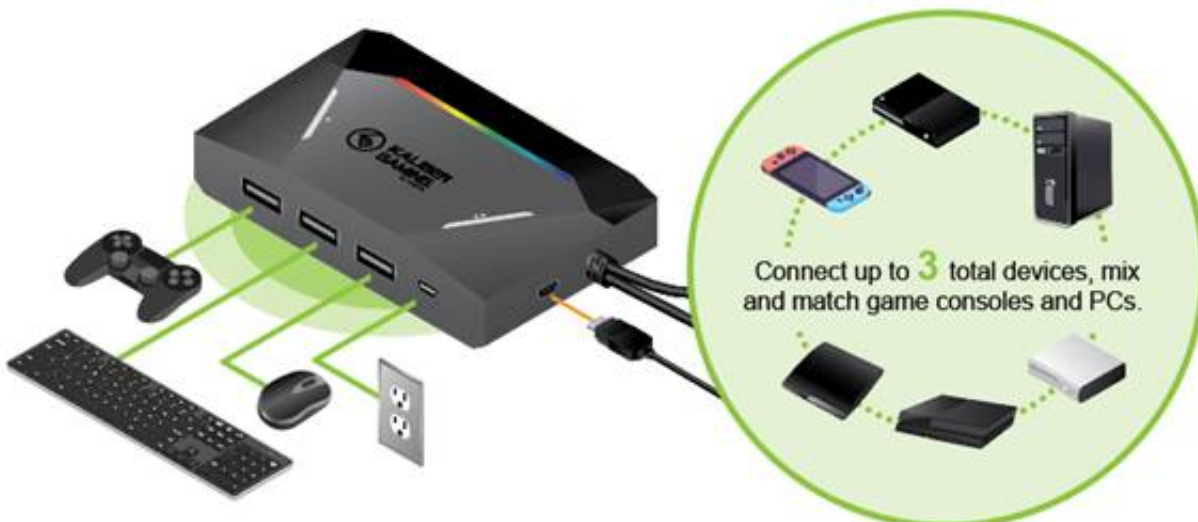

# KeyMander 2 3Play Keyboard/Mouse Sharing Switch for PC & Game Consoles

- Use a keyboard & mouse in place of your controller on Xbox One, PS4 & Nintendo Switch game systems
- Share a keyboard & mouse between up to 3 PCs and game consoles with hot key switching
- Crossover function lets you swap controllers between PS4, Xbox One and Nintendo Switch
- Play First Person Shooter games like PUBG & Call of Duty with increased speed & accuracy
- Android/iOS apps provide custom key mapping, mouse sensitivity, macro functions & more

## Dominate With Keyboard & Mouse on Console & PC

The KeyMander® 2 3Play™ from Kaliber Gaming by IOGEAR is a keyboard/mouse sharing switch for PC and game consoles, that allows gamers to share their keyboard and mouse between any (3) three of the following devices, PC, Xbox One, Xbox 360, PS3®, PS4®, or Nintendo® Switch. Use your keyboard and mouse skills to dominate all your favorite First-Person Shooter (FPS), Role Playing Games (RPG) and Real-Time Strategy (RTS) games. Playing on a console has never been this much fun!

Always Connected to Play Your Way - On Console & PC

The KeyMander 2 3Play combines next generation controller adapter technology with a peripheral sharing switch to bring the unmatched speed and precision of a keyboard and mouse to up to (3) three game consoles, or (2) two consoles plus a PC.

Play or work on your PC and quickly switch over to your favorite game console with hotkey switching. Connect your favorite ways to game and eliminate the need to disconnect and reconnect wiring. Join your console friends in a round of Apex Legends, then switch over to your PC to meet up with your squad for Doom Eternal.