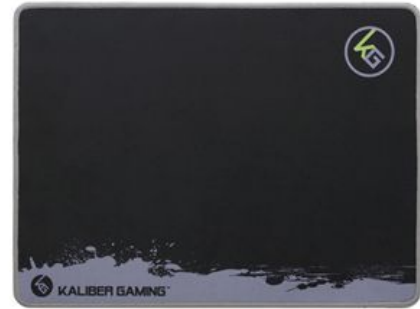

GGMM1

Kaliber Gaming SURFAS™ Professional Gaming Mouse Mat

- Micro-weave top layer provides ultimate control with any sensor type
- Ultra-uniform surface texture aids sensor pickup for improved mouse tracking
- Fully stitched frame prevents peeling and provides longer life
- Non-slip rubber backing keeps pad from moving
- Rolls up for easy travel and tournament use

Precision Pro Gaming Mouse Pad

Kaliber Gaming by IOGEAR's SURFAS Professional Gaming Mouse Mat is designed to provide tournament level gaming performance with any type of mouse. The SURFAS features a micro-weave top layer that provides superior control with FPS mice, and its ultra-uniform surface texture aids sensor pickup for precision tracking. The large size allows lower DPI players more room for movement without running off the pad, while the smooth horizontal grain helps boost side-to-side speed.

Perfect for FPS Players

The SURFAS is the perfect size for First-Person-Shooter players that prefer to game with a lower, more precise dpi setting for games like Counter-Strike: GO, etc. and ensures you can react quickly without running off the pad. Aside from its ample size, the SURFAS features a micro-knit woven top layer that provides a higher level of control while also maintaining a smooth gliding surface.

- Micro-weave top layer provides ultimate control with any sensor type
- Ultra-uniform surface texture aids sensor pickup for improved mouse tracking
- Fully stitched frame prevents peeling and provides longer life
- Non-slip rubber backing keeps pad from moving
- Rolls up for easy travel and tournament use
- Large size: 400mm x 300mm