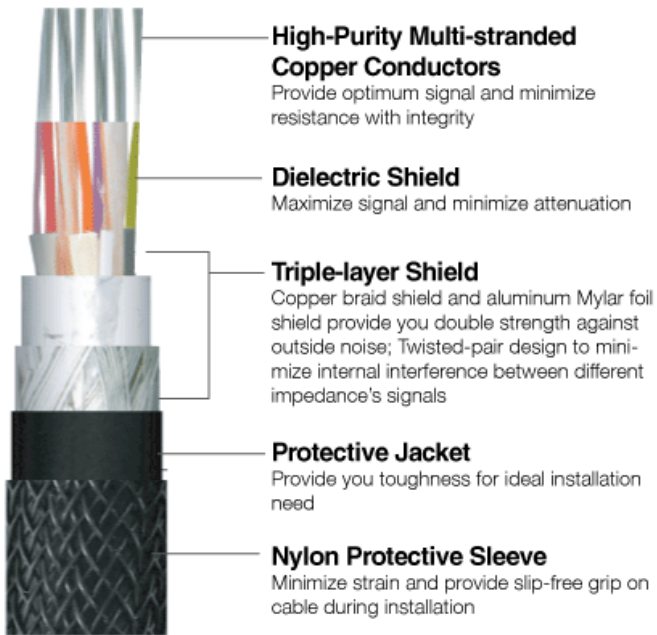

HDMI Cable Construction

Requirements

Package Contents

Display

- 1 HDMI or DVI-D input*

Media Source

- 1 HDMI or DVI-D output*

*To connect to a DVI computer or monitor please use the GHDFDVIMW6 / GHDMVIF adapter, available at www.iogear.com