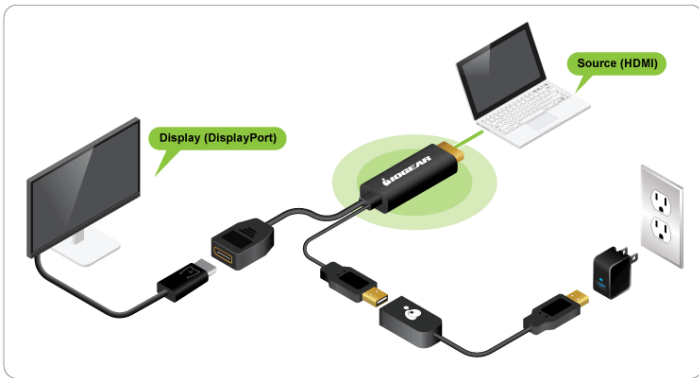

Requirements

- HDMI output port from source
- USB-A power source port
- DisplayPort input port from display

Package Contents

- 1 x HDMI to DisplayPort Adapter
- 1 x USB-A to USB-A

Specifications

Function	GHDMDPF
Video connections	
Input	HDMI 1.4 HDCP compatible
Output	DisplayPort 1.2
Video Resolution	4K x 2K @ 30Hz, 1920 x 1080 @ 120Hz
Environment	
Operation Temperature	0° - 60°C
Storage Temperature	-10°C - 80°C
Power Consumption	<500 mA

Dimensions	GHDMDPF
POP Information	
10" Peg Hook	19
Unit Dimensions	
Height	0.75"
Depth	0.50"
Length	9.50"
Inner Pack	
Width	9.44" (24cm)
Height	4.33" (11cm)
Length	8.66" (22cm)
Inner Pack Qty.	12
Unit Package Dimensions	
Width	0.50"
Height	3.875"
Depth	7.50"
Master Carton	
Width	18.11" (46cm)
Height	9.45" (24cm)
Depth	10.23" (26cm)
Master Carton Qty.	48
Weight	
Master Carton Wt.	9.92 lb
Unit Pack Wt.	0.15lb
Unit Wt.	0.15lb