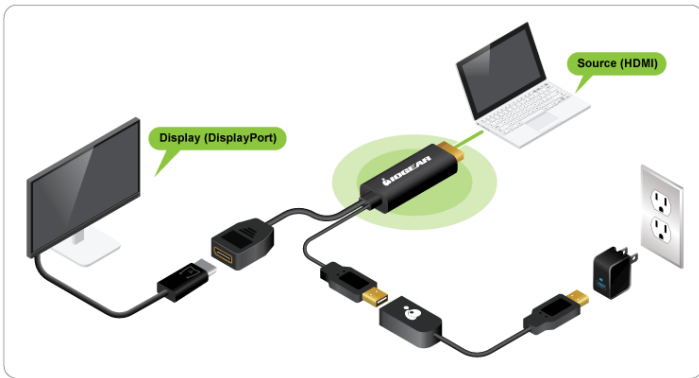

## HDMI to Display Port Adapter

Stream high-definition audio and video from your source such as a PC, Blu-ray player or satellite box to your TV or projector.

## 4K Ultra High Definition Video Resolution

The HDMI to DisplayPort Adapter supports the 1.2 DP standard for Ultra High Definition video playback at a maximum resolution of 3840 x 2160.

## Plug-N-Play

The user friendly adapter requires no installation software and is completely Plug-N-Play.

Note: This product is not bi-directional and will require a different adapter, part # GDPHD4KA, if you want to connect a DisplayPort video source to an HDMI TV or projector.

- Connect any HDMI video source to a DisplayPort monitor using your existing cable
- Connect your DisplayPort monitor from your HDMI-equipped laptop, desktop or Blu-ray player
- USB powered with USB cable extender, offering the perfect solution for professionals on the go
- 4K Ultra HD resolutions up to 3840 x 2160 @30Hz
- USB cable included for powering up adapter
- Plug-n-Play - no drivers or software required