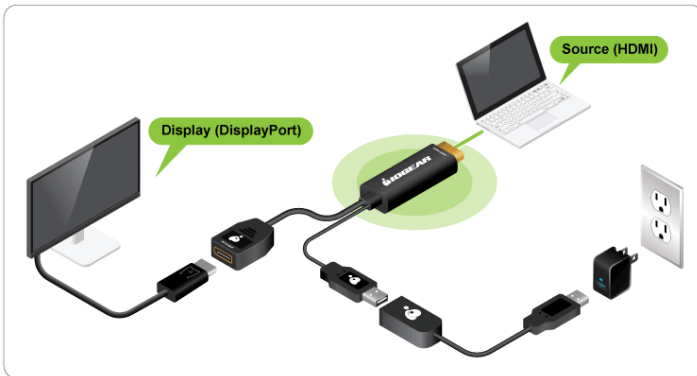

Requirements

- HDMI output port from source
- USB-A power source
- DisplayPort input port from display

Package Contents

- 1 x HDMI to DisplayPort Adapter
- 1 x USB-A to USB-A Extender