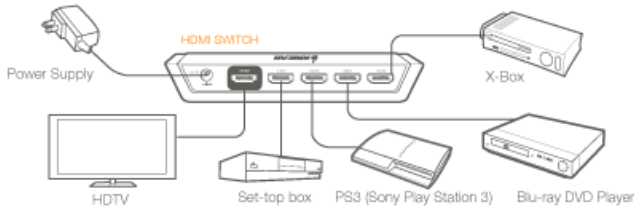

# 4-Port HDMI Automatic Switch with Remote and HDMI Cable

- TRUE Automatic Switching
  - Automatically switches to active device; hence, can seamlessly integrate into a home entertainment center controlled by an Universal Remote.
  - Eliminates need for a separate remote
- Designed to be Displayed in Your Living Room
  - Sleek and compact form factor
- Highest Video Quality
  - 1080p resolution
  - 2.25Gbps bandwidth for higher resolution and color depth video
- Optimized to Ensure Maximum Signal Transfer and Corrosion Resistance
  - Gold-Plated HDMI Connections
- HDMI 1.3b certified & HDCP Compliant
- Supports DVI devices with an adapter
- Ready to Go
  - Includes a 6ft HDMI cable
  - Quick and Simple Installation

**How does it work?**

IOGEAR's unique High-Definition Automatic Switch (HDAS) will automatically sense the audio/video information coming into the HDMI Ports and automatically switch to the correct / active port allowing a seamless and user friendly switch. IOGEAR's automatic HDMI switch is great for all your HD device's such as your Blu-ray / DVD players, game consoles, set-top boxes (cable / satellite), and more!

**Package Contents**

- 1x 4-Port HDMI Automatic Switch
- 1x Switch Remote
- 1x 6ft HDMI (Male-Male) Cable
- 1x Power Adapter
- 1x Quick Start Guide
- 1x Warranty / Registration Card