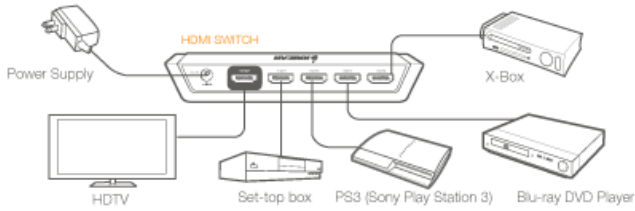

GHDMIAS4

4-Port HDMI Automatic Switch with Remote and HDMI Cable

- TRUE Automatic Switching
 - Automatically switches to active device; hence, can seamlessly integrate into a home entertainment center controlled by an Universal Remote.
 - Eliminates need for a separate remote
- Designed to be Displayed in Your Living Room
 - Sleek and compact form factor
- Highest Video Quality
 - 1080p resolution
 - 2.25Gbps bandwidth for higher resolution and color depth video
- Optimized to Ensure Maximum Signal Transfer and Corrosion Resistance
 - Gold-Plated HDMI Connections
- HDMI 1.3b certified & HDCP Compliant
- Supports DVI devices with an adapter
- Ready to Go
 - Includes a 6ft HDMI cable
 - Quick and Simple Installation

How does it work?

IOGEAR's unique High-Definition Automatic Switch (HDAS) will automatically sense the audio/video information coming into the HDMI Ports and automatically switch to the correct / active port allowing a seamless and user friendly switch. IOGEAR's automatic HDMI switch is great for all your HD device's such as your Blu-ray / DVD players, game consoles, set-top boxes (cable / satellite), and more!