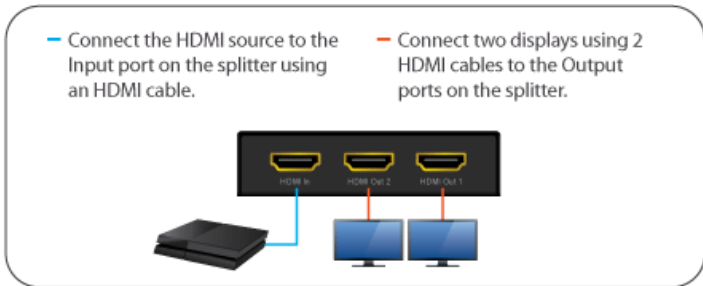

Requirements

Package Contents

1. **Displays**
   - Up to 2 HDTVs or HD projectors with an HDMI Input
   - **Media Source**
   - 1 HDMI Output
   - **Cables***
   - 3 HDMI cables
   - *Cables not included
2. 1 x 4K 2-Port HDMI Splitter
   - 1 x Power Adapter
   - 1 x Quick Start Guide
   - 1 x Warranty Card

Specifications

Function	GHSP8422	Dimensions	GHSP8422
Video connections		Unit Dimensions	
Input	1 x Female HDMI Type A 19-Pin	Height	0.875" (2.2cm)
Output	2 x Female HDMI Type A 19-Pin	Depth	2.06" (5.2cm)
LEDs		Length	3.19" (8.1cm)
Input	1	Inner Pack	
Output	2	Width	4.75" (12.1cm)
Housing		Height	7.25" (18.4cm)
Case	Metal	Length	8.75" (22.2cm)
Warranty		Inner Pack Qty.	3
Video Resolution		Unit Package Dimensions	
Up to 4K@60Hz		Width	4.375" (11.1cm)
Environment		Height	6.375" (16.2cm)
Humidity	Operating: 10-85% RH, Storage: 5-90% RH	Depth	2.625" (6.7cm)
Operation Temperature	32~113°F (0~45°C)	Master Carton	
Storage Temperature	14~158°F (-10~70°C)	Width	10.25" (26.03cm)
Power		Height	8" (20.3cm)
Amps	2A	Depth	18" (45.7cm)
Voltage	5V	Master Carton Qty.	12
Power Consumption		Weight	
2.4W		Master Carton Wt.	10.21lb (4.64kg)
Connectors		Inner Pack Wt.	2.05lb (0.92kg)
Video Input	Female HDMI Type A 19 Pin	Unit Pack Wt.	0.6lb (0.28kg)
Video Output	Female HDMI Type A 19 Pin	Unit Wt.	0.25lb (0.1kg)