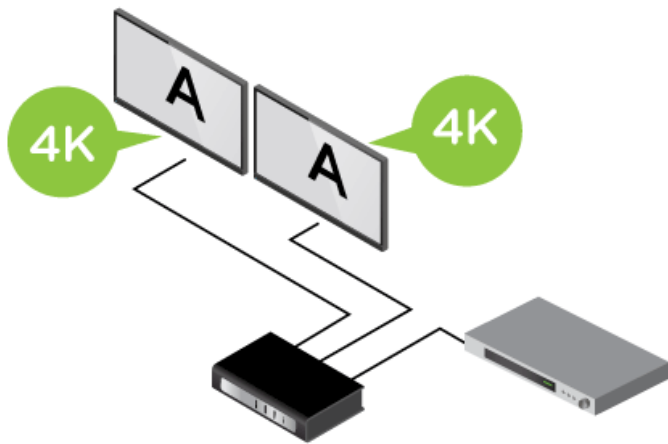

GHSP8422B

2-Port Cinema 4K Splitter with HDMI connectors

- Send audio & video from 1 HDMI source to 2 HDMI displays
- Cinema 4K resolutions up to 4096 x 2160 @ 60Hz, (4:2:0)
- Long distance connections to 49 ft. (24 AWG)
- Dolby True HD and DTS HD Master Audio
- Supports up to 10.2 Gbps data speeds for high performance video

2-Port Cinema 4K Splitter With HDMI®

Send Cinema 4K audio and video from a single HDMI source such as a set-top box, game console, Blu-ray™ player or media server or computer to two 4K displays or projectors.

Highest Quality Video at Extended Distances

Deliver exceptional Cinema 4K resolutions (4096 x 2160 @ 60Hz) with crisp, 3D, and Deep Color images up to 4K 12-bit (4:2:0), or 68 billion colors, for a remarkable visual experience. The splitter extends the distance between your HDMI video sources and your HDMI displays up to 49 feet with data rates up to 10.2 Gbps, providing greater flexibility in system design.

The Splitter is perfect for multi-display applications in the home, office, and classroom, and in digital signage, houses of worship, sports bars or other business settings.

- | | |
|--|---|
| <ul style="list-style-type: none"> • Send audio & video from 1 HDMI® source to 2 HDMI displays • Cinema 4K resolutions up to 4096 x 2160 @ 60Hz, (4:2:0) • Long distance connections to 49 ft. (24 AWG) | <ul style="list-style-type: none"> • Dolby True HD and DTS HD Master Audio • Supports up to 10.2 Gbps data speeds for high performance video • Plug-n-play – No software installation required • HDCP 1.4 compatible • All metal chassis |
|--|---|