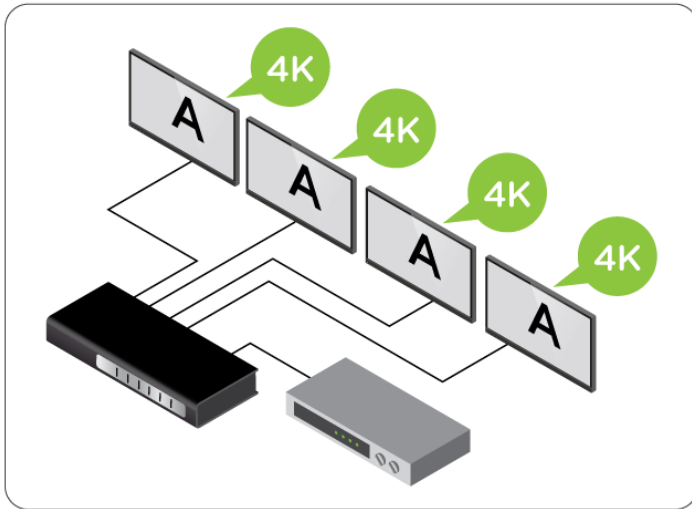

## 4K Ultra HD 4-Port Splitter with HDMI Connectors

- Send audio & video from 1 HDMI source to 4 HDMI displays
- Cinema 4K resolutions up to 4096 x 2160 @ 60Hz, (4:2:0)
- Long distance connections to 49 ft. (24 AWG)
- Dolby True HD and DTS HD Master Audio
- Supports up to 10.2 Gbps data speeds for high performance video

### 4K HDMI Splitter - 4-Port Ultra High Definition (UHD)

Take high definition audio and video from a single HDMI source device and direct it to 4 separate UHD TVs, UHD displays or UHD projectors using IOGEAR's new 4K 4-Port Video Splitter. Our latest video splitter gives you the power to take any 4K Ultra High Definition or High Definition content from DVR / set-top boxes, game consoles, Blu-ray™ players, desktop computers, media servers and other standard HDMI devices and send it to 4 displays simultaneously while maintaining the highest levels of video and audio fidelity without signal loss. IOGEAR's 4K 4-Port Video Splitter is an ideal solution for multi-display applications in the home, office, classroom, digital signage, house of worship, sports bar or business setting.

### Highest Quality Video at Extended Distances

Deliver exceptional Cinema 4K resolutions (4096 x 2160 @ 60Hz) with crisp, 3D, and Deep Color images up to 4K 12-bit (4:2:0), or 68 billion colors, for a remarkable visual experience. The splitter extends the distance between your HDMI video sources and your HDMI displays up to 49 feet with data rates up to 10.2 Gbps, providing greater flexibility in system design.

- Send audio & video from 1 HDMI source to 4 HDMI displays
- Cinema 4K resolutions up to 4096 x 2160 @ 60Hz, (4:2:0)
- Long distance connections to 49 ft. (24 AWG)
- Dolby True HD and DTS HD Master Audio
- Supports up to 10.2 Gbps data speeds for high performance video
- Plug-n-play – No software installation required
- HDCP 1.4 compatible
- Rack Mountable
- All metal chassis