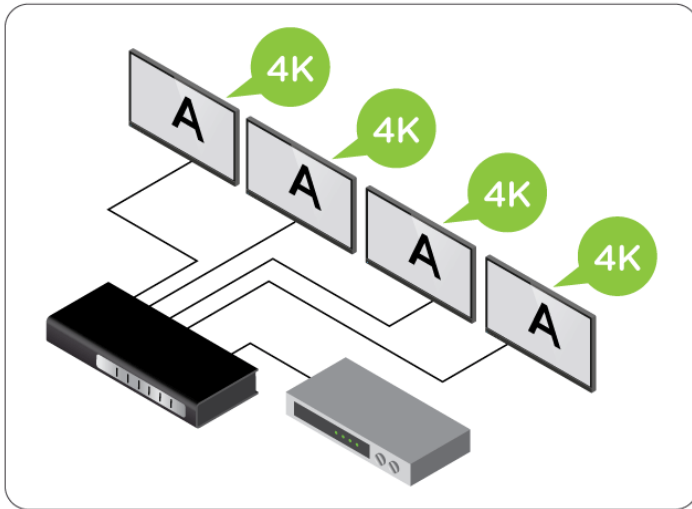

GHSP8424B

4-Port Cinema 4K Splitter with HDMI connectors

- Send audio & video from 1 HDMI source to 4 HDMI displays
- Cinema 4K resolutions up to 4096 x 2160 @ 60Hz, (4:2:0)
- Long distance connections to 49 ft. (24 AWG)
- Dolby True HD and DTS HD Master Audio
- Supports up to 10.2 Gbps data speeds for high performance video

4-Port Cinema 4K Splitter With HDMI®

Send Cinema 4K audio and video from a single HDMI source such as a set-top box, game console, Blu-ray™ player or media server or computer to four 4K displays or projectors.

Highest Quality Video at Extended Distances

Deliver exceptional Cinema 4K resolutions (4096 x 2160 @ 60Hz) with crisp, 3D, and Deep Color images up to 4K 12-bit (4:2:0), or 68 billion colors, for a remarkable visual experience. The splitter extends the distance between your HDMI video sources and your HDMI displays up to 49 feet with data rates up to 10.2 Gbps, providing greater flexibility in system design.

- | | |
|--|--|
| <ul style="list-style-type: none"> • Send audio & video from 1 HDMI source to 4 HDMI displays • Cinema 4K resolutions up to 4096 x 2160 @ 60Hz, (4:2:0) • Long distance connections to 49 ft. (24 AWG) • Dolby True HD and DTS HD Master Audio | <ul style="list-style-type: none"> • Supports up to 10.2 Gbps data speeds for high performance video • Plug-n-play – No software installation required • HDCP 1.4 compatible • Rack Mountable • All metal chassis |
|--|--|