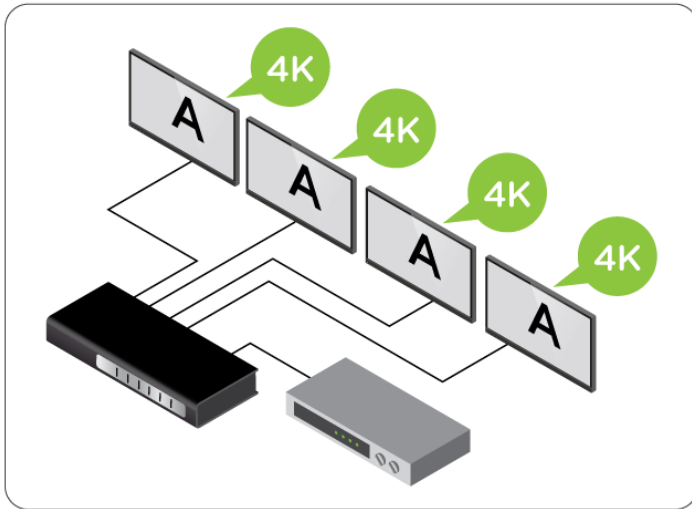

GHSP8424B

4-Port Cinema 4K Splitter with HDMI connectors

- Send audio & video from 1 HDMI source to 4 HDMI displays
- Cinema 4K resolutions up to 4096 x 2160 @ 60Hz, (4:2:0)
- Long distance connections to 49 ft. (24 AWG)
- Dolby True HD and DTS HD Master Audio
- Supports up to 10.2 Gbps data speeds for high performance video

4-Port Cinema 4K Splitter With HDMI®

Send Cinema 4K audio and video from a single HDMI source such as a set-top box, game console, Blu-ray™ player or media server or computer to four 4K displays or projectors.

Highest Quality Video at Extended Distances

Deliver exceptional Cinema 4K resolutions (4096 x 2160 @ 60Hz) with crisp, 3D, and Deep Color images up to 4K 12-bit (4:2:0), or 68 billion colors, for a remarkable visual experience. The splitter extends the distance between your HDMI video sources and your HDMI displays up to 49 feet with data rates up to 10.2 Gbps, providing greater flexibility in system design.

- | | |
|--|---|
| <ul style="list-style-type: none"> • Send audio & video from 1 HDMI source to 4 HDMI displays • Cinema 4K resolutions up to 4096 x 2160 @ 60Hz, (4:2:0) • Long distance connections to 49 ft. (24 AWG) • Dolby True HD and DTS HD Master Audio | <ul style="list-style-type: none"> • Supports up to 10.2 Gbps data speeds for high performance video • Plug-n-play – No software installation required • HDMI 1.4 & HDCP 1.4 compatible • Rack Mountable • All metal chassis |
|--|---|