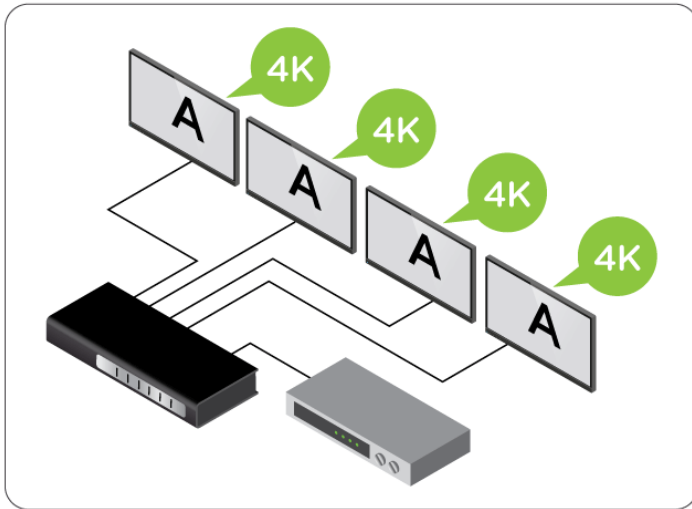

GHSP8424BKIT

4-Port Cinema 4K Splitter with HDMI Connectors Kit

- Send audio and video from 1 HDMI source to 4 HDMI displays
- Cinema 4K resolutions up to 4096 x 2160 @60Hz, (4:2:0)
- Long distance connections to 49 ft. (24 AWG)
- Dolby True HD and DTS HD Master Audio
- Supports up to 10.2 Gbps data speeds for high performance video

4-Port Cinema 4K Splitter With HDMI®

Send Cinema 4K audio and video from a single HDMI source such as a set-top box, game console, Blu-ray™ player or media server or computer to four 4K displays or projectors.

Highest Quality Video at Extended Distances

Deliver exceptional Cinema 4K resolutions (4096 x 2160 @60Hz) with crisp, 3D, and Deep Color images up to 4K 12-bit (4:2:0), or 68 billion colors, for a remarkable visual experience. The splitter extends the distance between your HDMI video sources and your HDMI displays up to 49 feet with data rates up to 10.2 Gbps, providing greater flexibility in system design.

- | | |
|---|--|
| <ul style="list-style-type: none"> • Send audio and video from 1 HDMI source to 4 HDMI displays • Cinema 4K resolutions up to 4096 x 2160 @60Hz, (4:2:0) • Long distance connections to 49 ft. (24 AWG) • Dolby True HD and DTS HD Master Audio | <ul style="list-style-type: none"> • Supports up to 10.2 Gbps data speeds for high performance video • Plug-n-play – No software installation required • All High Speed HDMI cables included • HDCP 1.4 compatible • Rack Mountable • All metal chassis • All cables included |
|---|--|