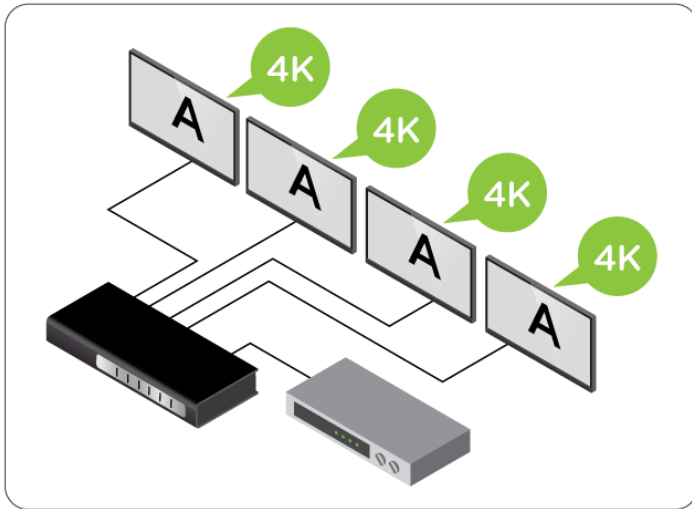

GHSP8424BKIT

4-Port Cinema 4K Splitter with HDMI cables Kit

- Send audio and video from 1 HDMI source to 4 HDMI displays
- Cinema 4K resolutions up to 4096 x 2160 @60Hz, (4:2:0)
- Long distance connections to 49 ft. (24 AWG)
- Dolby True HD and DTS HD Master Audio
- Supports up to 10.2 Gbps data speeds for high performance video

4-Port Cinema 4K Splitter With HDMI®

Send Cinema 4K audio and video from a single HDMI source such as a set-top box, game console, Blu-ray™ player or media server or computer to four 4K displays or projectors.

Highest Quality Video at Extended Distances

Deliver exceptional Cinema 4K resolutions (4096 x 2160 @60Hz) with crisp, 3D, and Deep Color images up to 4K 12-bit (4:2:0), or 68 billion colors, for a remarkable visual experience. The splitter extends the distance between your HDMI video sources and your HDMI displays up to 49 feet with data rates up to 10.2 Gbps, providing greater flexibility in system design.

- Send audio and video from 1 HDMI source to 4 HDMI displays
- Cinema 4K resolutions up to 4096 x 2160 @60Hz, (4:2:0)
- Long distance connections to 49 ft. (24 AWG)
- Dolby True HD and DTS HD Master Audio
- Supports up to 10.2 Gbps data speeds for high performance video
- Plug-n-play – No software installation required
- All HDMI cables included
- HDMI 1.4 & HDCP 1.4 compatible
- Rack Mountable
- All metal chassis
- All cables included