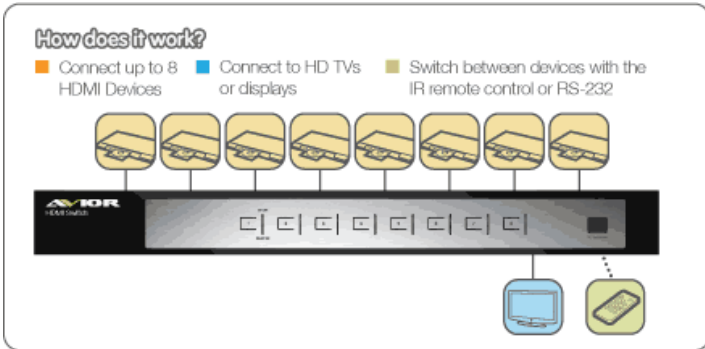

Requirements

Package Contents

Display

- 1 HDMI input

Media Source

- 1 HDMI output

- 1 x 8-Port HD Audio/Video Switch
- 1 x Remote Control
- 1 x Rack Mount Kit
- 1 x Power Adapter
- 1 x Quick Start Guide
- 1 x Warranty Card

Specifications

Function	GHSW8181	Dimensions	GHSW8181
Connectors		Unit Package Dimensions	
Video Input	Female HDMI Type A 19 Pin	Width	20.5"
Video Output	Female HDMI Type A 19 Pin	Height	3.5"
Environment		Depth	8.5"
Operation Temperature	0-50C	Weight	
Storage Temperature	-20C-60C	Master Carton Wt.	16.9 LB
Humidity	0-80% RH (Non Condensing)	Unit Pack Wt.	5.3 LB
Power Consumption	3 Watts (max)	Unit Wt.	4 LB
Power Adapter	DC5V 1A		
Housing			
Case	Metal		
Video Streaming	HDMI and HDCP 1.3