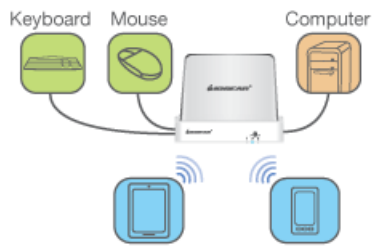

How does it work?

- Connect your keyboard and mouse to the Bluetooth Dock
- Connect the Bluetooth Dock to the computer.
- Pair your bluetooth devices with the Bluetooth Dock.
- Switch the Bluetooth Dock among the 3 devices via hot keys

Requirements

Package Contents

- Mobile Devices: Support Bluetooth HID profile*
- iOS Devices: iOS 4.2 and up
- Android Devices: 3.0 and up
- Computer: With minimum 1 type A USB port; Windows XP, Vista, 7, 8, 8.1 & Mac OS 10.6 and up
- Keyboard and Mouse: USB based keyboard and mouse
- USB Power Adapter (optional): The Bluetooth Dock is powered by a computer USB port or a an optional USB power supply when not plugged into a computer

- 1 x Bluetooth Desktop Dock
- 1 x Quick Start Guide
- 1 x Warranty Registration Card

* Some mobile devices do not support mouse function, please consult your mobile device manufacturers for details