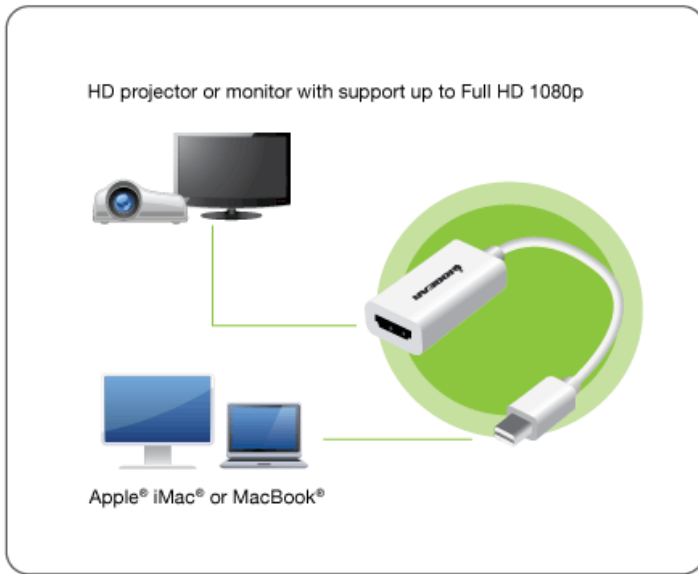

GMDPHDW6

Mini DisplayPort to HDMI Adapter Cable

Mini DisplayPort to HDMI

IOGEAR's Mini DisplayPort to HDMI adapter allows you to connect your Mini DisplayPort or Thunderbolt® enabled Apple® MacBook®, MacBook Pro®, MacBook Air®, iMac® or Microsoft Surface™ to an external HDMI based projector or display. IOGEAR's Mini DisplayPort to HDMI adapter is great for use in an office or home setting when you want to display content from your Mini DisplayPort enabled devices on a large HDTV or HD projector.

High Resolution Video

IOGEAR's Mini DisplayPort to HDMI adapter supports the DisplayPort 1.1a standard, giving you the ability to send high resolution video up to 1920x1200 to your external HDMI display or projector.

Audio Pass-Through Support

IOGEAR's Mini DisplayPort to HDMI adapter supports audio pass through, eliminating the need for additional cabling to get audio signals from your Mini DisplayPort device to your HDTV or projector.

- Converts your Mini DisplayPort to HD so you can connect to a HD projector, TV or monitor.
- Works with Apple® iMac® or MacBook®
- Compliant with Mini DisplayPort Specification 1.1a for both 1.62 Gbps and 2.7 Gbps
- Support full Mini DisplayPort link tracking
- Supported resolutions:
 - Full HD 1080p
 - 1920x1200
- Compliant with HDMI up to 2.25Gbps
- Support interrupt request output for expansion function
- Supports Deep Sleep Mode (suspend mode)