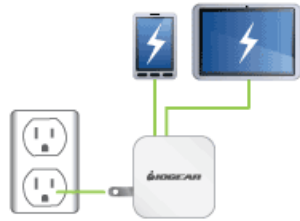

The GPAW2U4's USB charging outputs are configured to provide fast-charging with all current Apple products (charging cables sold separately), including all generations of iPad. While the GPAW2U4 will charge most USB devices, there are some products with proprietary charging configurations (such as certain models from BlackBerry, Samsung, etc.) which are not compatible with aftermarket chargers.

- Dual 2.1A (10W) USB outputs allow simultaneous charging of tablets and/or smartphones
- Compact, folding plug design allows easy storage for travel
- Optimized for charging iPod® / iPhone® / iPad®- charges two iPads simultaneously
- Charges most USB compatible mobile devices, including MP3 players, etc.

How does it work?

Keep all of your mobile devices charged and ready to go while at home or at the office with the new GearPower Dual USB Wall Charger.

Plug-in the GearPower Dual USB Wall Charger into any standard home/office outlet, connect your USB charging cable, and rapidly charge two mobile devices, even two iPads at the same time!