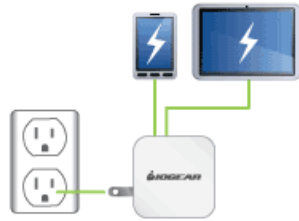

The GPAW2U4's USB charging outputs are configured to provide fast-charging with all current Apple products (charging cables sold separately), including all generations of iPad. While the GPAW2U4 will charge most USB devices, there are some products with proprietary charging configurations (such as certain models from BlackBerry, Samsung, etc.) which are not compatible with aftermarket chargers.

- Dual 2.1A (10W) USB outputs allow simultaneous charging of tablets and/or smartphones
- Compact, folding plug design allows easy storage for travel
- Optimized for charging iPod® / iPhone® / iPad®- charges two iPads simultaneously
- Charges most USB compatible mobile devices, including MP3 players, etc.

How does it work?

Keep all of your mobile devices charged and ready to go while at home or at the office with the new GearPower Dual USB Wall Charger.

Plug-in the GearPower Dual USB Wall Charger into any standard home/office outlet, connect your USB charging cable, and rapidly charge two mobile devices, even two iPads at the same time!