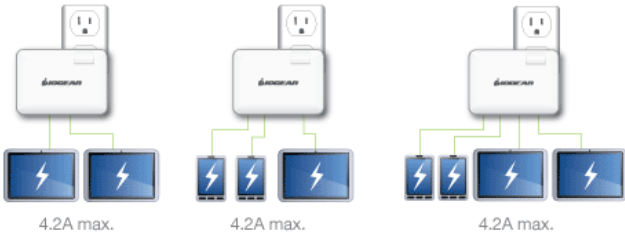

How does it work?

Requirements

- A/C power outlet

Package Contents

- 1 x GPAW4U4
- 1 x Quick Start Guide
- 1 x Warranty Card