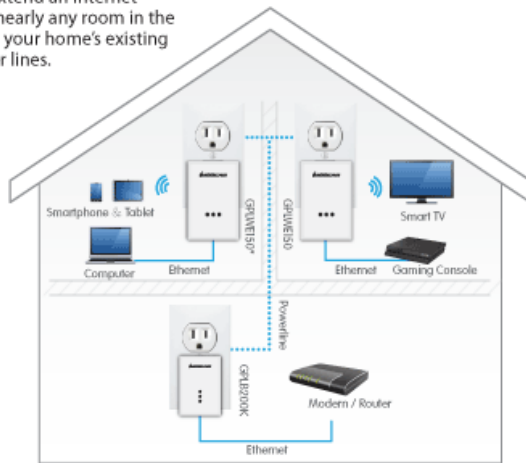

How does it work?

IOGEAR's Powerline Wireless Extender Kit allows you to extend an Internet connection to nearly any room in the house by using your home's existing electrical power lines.

*Only one GPLWE150 is included in the Kit

Requirements

Package Contents

• For Internet Access: • Cable or DSL Modem • Router • Subscription with an Internet Service Provider (ISP) • • For Powerline Network: • 2 Standard Power Outlets • 2 or more Powerline adapters	• 1 x GPLB200K Powerline Nano Ethernet Bridge • 1 x GPLWE150 Powerline Wireless Extender • 2 x Ethernet Cables (5ft) • 1 x Quick Start Guide • 1 x Warranty Card