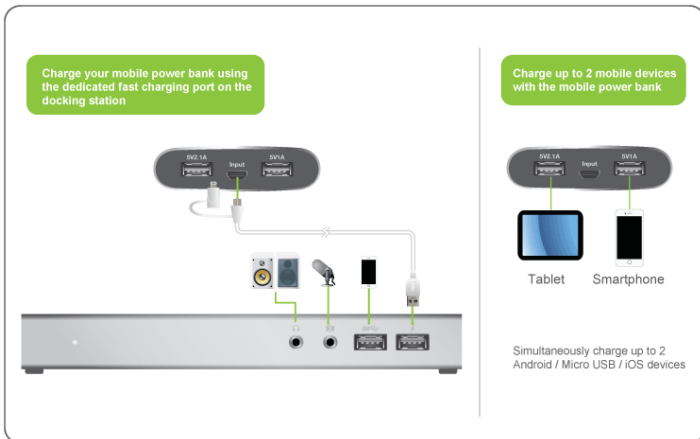

Requirements

Package Contents

- **Thunderbolt 2 Docking Station**
- Thunderbolt enabled computers (GTD720)
- The following Mac models are Thunderbolt 2 capable:
  - MacBook Pro (Retina, Late 2013 and later)
  - Mac Pro (Late 2013)
  - iMac (Retina 5K, 27-inch, Late 2014)
  - Mac mini (Late 2014)
- **GearPower DuoLinq Mobile Power Station**
- Mobile device with Micro-USB or Lightning charging port (GMP10AL)

- **Thunderbolt 2 Docking Station**
- 1 x GTD720 Thunderbolt 2 Docking Station
- 1 x 1m (3ft) Thunderbolt Cable
- 1 x AC Power Adapter
- 1 x Quick Start Guide
- 1 x Warranty Card
- **GearPower DuoLinq Mobile Power Station**
- 1 x 10,000mAh Mobile Power Station
- 1 x 2-in-1 DuoLinq Charging Cable (Lightning and Micro USB)
- 1 x Carrying Pouch
- 1 x Quick Start Guide
- 1 x Warranty Card