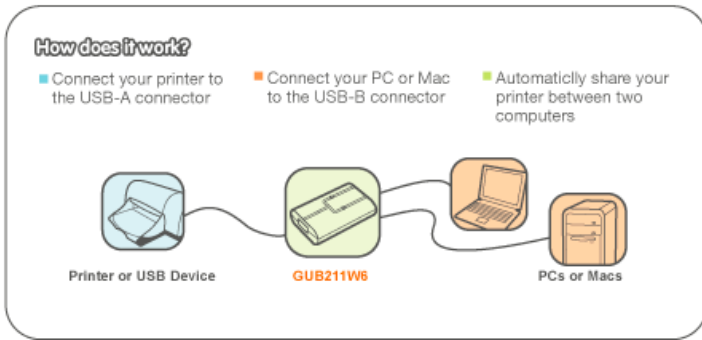

GUB211W6

2-Port USB 2.0 Printer Auto Sharing Switch

IOGEAR's USB 2.0 Printer Auto Sharing Switch enables two PCs and/ or Macs to easily share* one USB printer, multi-function printer, or USB device. No more plugging and unplugging between your computers. Simply send the print job and the switch automatically makes the swap for you.

- Automatically switch* between two computers when connecting to a USB printer
 - Switch any other USB devices with the easy-to-use software interface*
 - Supports PC and Mac computers
 - USB 2.0 - High speed support and USB 1.1 backward compatible
 - Active-port LED indicators to show which computer has USB access
 - Easily share a USB device without network configuration
 - Bus Powered - No external power supply needed
- * Automatic switch function is software based and only available with USB printer or the printer function of a multi-function printer. For connecting and using other type of USB devices, it requires installing the included software and perform the switch using the application. This device does not support USB webcams.