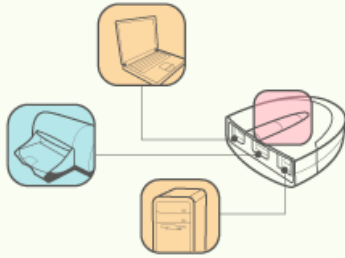

## 2-Port USB 2.0 Automatic Printer Switch

IOGEAR's USB 2.0 Automatic Printer Switch allows two PCs and/or Macs to share one printer or multi-function printer. Simply submit a print job and the printer automatically\* switches to the preferred computer. The switch also enables two computers to easily share one external hard drive, scanner, or any USB device. No more plugging and unplugging between computers.

\* Automatic switch function is software based and only available with USB printer or the printer function of a multi-function printer. For connecting and using other types of USB devices, you can switch by using the push-button on the USB switch or with the included software.

**How does it work?**

- Connect your USB device (i.e. printer, external hard drive, or scanner) to the USB-A connector
- Connect your computers (PC or Mac) to the USB-B connector
- Simply push the button to swap or enable automatic\* switch between two computers