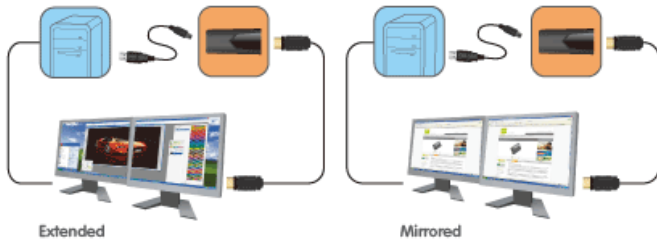

Additionally, no power supply is needed as the USB 3.0 to HDMI External Video Card is powered through the USB cable.

- Connect your desktop, laptop, Ultrabook™ or Tablet\* to a large screen TV
- Extend or mirror your desktop with multiple monitors
- Supports resolutions up to 2048x1152 at 32-bit color
- Supports Full HD 1080P video streaming
- Support both video and 6 channel audio (5.1 surround)
- Bus Powered – No external power supply needed
- Adds up to six\*\* external displays via USB 3.0 ports.
- Includes HMDI to DVI Adapter

**Graphics Use:**

- Use second display for pallets & tools

**Data Entry Use:**

- Type documents on one screen while viewing reference material on the other
- Expand the functionality of your laptop by adding a second screen

\*Microsoft Surface™ Pro, Microsoft Surface™ Pro 2, and other Windows® 8.1 Pro compatible tablets

\*\*Requires six USB 3.0 ports. Not recommended to connect with USB hubs.

**How does it work?**

- Install driver and then connect one end of USB 3.0 cable to your computer
- Connect other end of USB 3.0 cable to the GUC3025HW6
- Connect the GUC3025HW6 to monitor using a HDMI cable (HDMI cable not included)