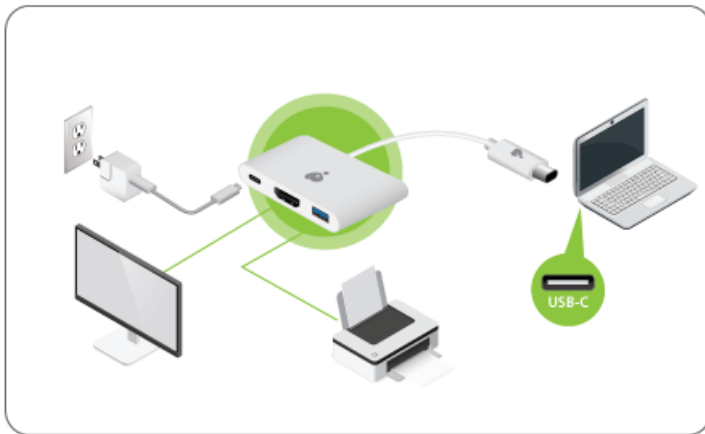

Requirements

Package Contents

- **Computer**
- Windows and Mac
  USB-C Enabled
  Computers
- DP (DisplayPort) ALT
  Mode Support

- 1 x GUC3C3H
- 1 x Warranty Card