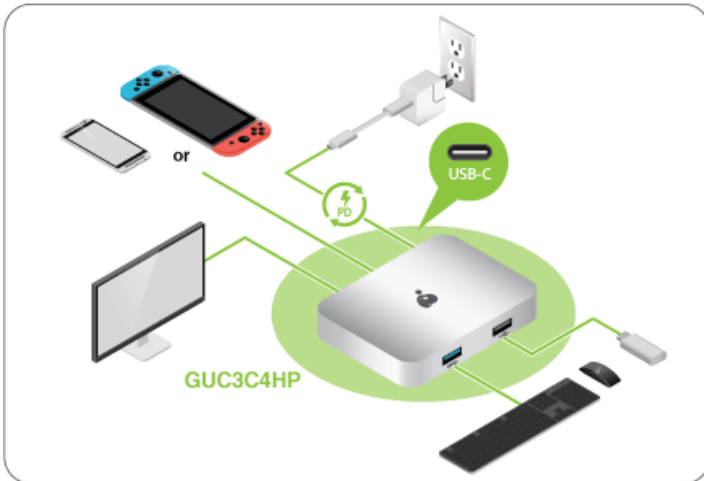

Requirements

Package Contents

- Windows 10 (32/64 bit) and above **
- Mac OS X 10.12 and above **
- Android 7 and above
- iPad Pro 10.13 and above
- Mobile Desktop must be supported on Android device for extended screen; other Android devices support mirror mode

- 1x GUC3C4HP
- 1x 19 Inch (50cm) USB-C Cable
- 1x QSG
- 1x Warranty Card

**Laptops must support DP Alt mode via USB-C