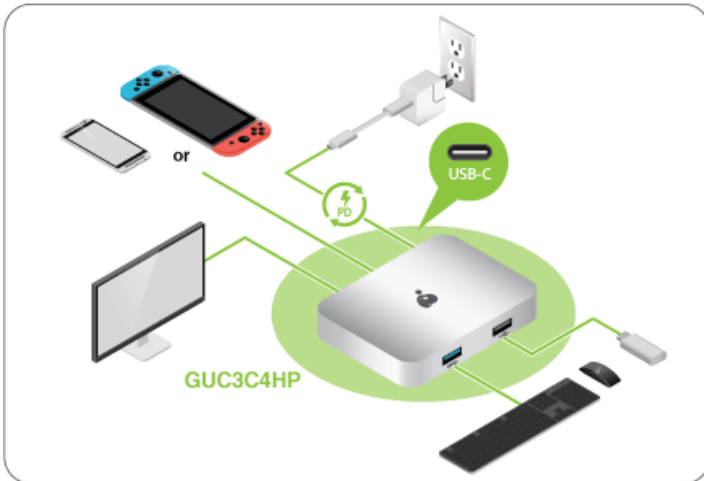

## Dock Pro™ 60 USB-C 4K Station with Game+ Mode

- Dock a laptop, tablet, Android™ phone or Nintendo Switch™ via a single USB-C port
- Dock and work on a Samsung Galaxy Note® tablet via Samsung DeX® mode with a keyboard, mouse & monitor
- Connect an HDMI® display/TV to view content up to 4K UltraHD\*
- Use as a portable Nintendo Switch dock while traveling
- Charge the host device with up to 60W of power delivery pass-through

### One Dock for the Mobile Pro

Designed to expand your mobile work with Samsung DeX-compatible Samsung smartphones, tablets, Android 8.1+ devices, and Windows/Mac OS laptops and tablets, the Dock Pro 60 enlarges your view and supports 4K UHD displays, connects a keyboard and mouse, and charges your device.

### One Dock for Apple Devices

Expand the functionality of your iPad with the latest iPadOS with support for a 4K UHD display, keyboard and mouse to take full advantage of the newest iPad's capabilities. The Dock Pro 60 is Thunderbolt 3 compatible enabling Mac users to connect for a full mobile workstation that fits in your pocket.

### One Dock for the Mobile Gamer

Dock, charge with confidence, and view your Nintendo Switch game play on a display or TV while on the go. The Dock Pro 60's small form factor makes it the ideal travel companion for your Switch. Want a big screen game experience while traveling? Connect your Android smartphone to the Dock Pro 60 to play your mobile games on a hotel TV or conference room display!