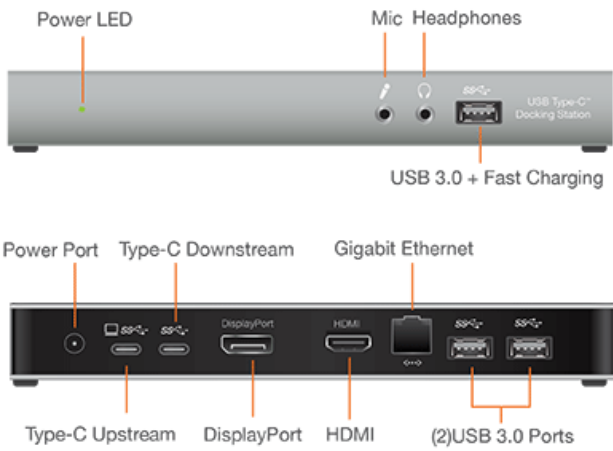

How does it work?

Requirements

Package Contents

1. USB-C enabled computers
   - Windows® 8.1 (32-bit / 64-bit), Windows® 10 (32-bit / 64-bit)
   - Mac OS X 10.10.5+ (*MST is not supported by Mac OS)
   - Only one additional video output can be utilized for extended desktop using Mac OS*
2. 1 x USB-C Docking Station
   - 1 x USB-C Cable
   - 1 x 90W AC Power Adapter
   - 1 x Quick Start Guide
   - 1 x Warranty Card

Specifications

Function	GUD3C01	Dimensions	GUD3C01
Cable Connections		Unit Dimensions	
Input	USB 3.1 Type-C	Height	0.88" (2.22cm)
Output	USB 3.1 Type-C	Length	7.88" (20.02cm)
Cable Length	1.5ft (0.5m)	Depth	3.35" (8.89cm)
Cable Type	USB 3.1 Type-C Male to Male Cable	Unit Package Dimensions	
Connectors		Height	3.75" (9.53cm)
Audio Input	3.5mm Line-In	Width	10" (25.4cm)
Audio Output	3.5mm Line-Out (Channel 2.0)	Depth	5" (12.7cm)
Computer Side	USB 3.1 Type-C Port	Master Carton	
Power	20V 4.5A Full Range Power Adapter	Height	8.5" (21.59cm)
USB	3 x USB 3.0 Data Port ; 1 x USB Type-C Data Port	Width	16" (40.64cm)
Video Output	HDMI 2.0 (4K@60Hz) or DisplayPort 1.2(4K@60Hz), Dual Output can support up to 4K@30Hz	Depth	10.5" (26.67cm)
LAN	Gigabit Ethernet	Master Carton Qty.	6
LEDs		Weight	
Power On	Green LED	Master Carton Wt.	18.14lb (8.23kg)
Power		Unit Pack Wt.	2.99lb (1.36kg)
Power Delivery Pass-Thru	Up to Profile 4 with total 60W (20V/3A, 20V/1.8A, 12V/3A, 5V/3A)	Unit Wt.	1.22lb (0.55kg)