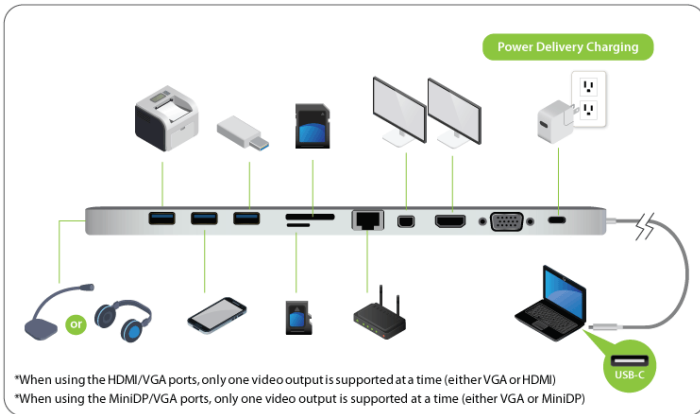

\*\*For optimal performance it is recommended that External HDD be connected to the BC 1.2 port only.

\*\*\* When using the HDMI/VGA ports, only one video output is supported at a time (either VGA or HDMI)

\*\*\* When using the Mini DP/VGA ports, only one video output is supported at a time (either VGA or Mini DP)

\*\*\* For best video performance, it is recommended to have direct connection between your external displays and the docking station, without using an adapter between the docking station and the display or video cables