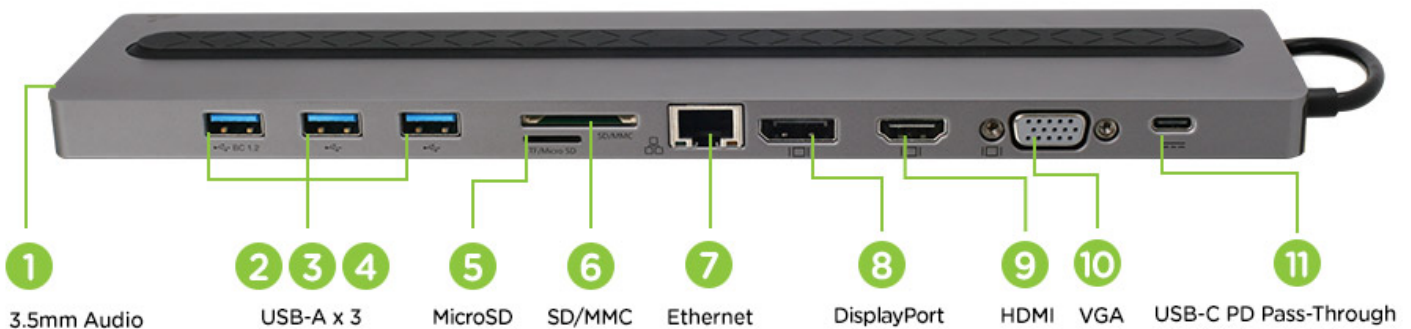

GUD3C02B

Dock Pro 100 USB-C 4K Ultra-Slim Station

- Stylish, ultra-slim docking station
- Instantly dock up to 8 devices including:
 - 3 x USB 3.0 (USB-A) with 1 x BC 1.2 Port
 - Built-in memory card readers (SD/MMC/Micro SD) simultaneously reads both card ports
 - 3.5mm Audio input/output
 - Gigabit Ethernet
 - HDMI (4K), DisplayPort (4K) or VGA*
 - DP++ Mode - Supports use of active display adapters
- Charge your laptop while docked with up to 100W of Power Delivery 3.0 pass-through**
- Supports stunning 4K resolution content
- HDCP 1.4 compliant

Dock & Add up to 10 Devices to Your Laptop

Dock and add up to 10 must-have devices to your USB-C laptop with the Dock Pro™ 100 USB-C 4K Ultra-Slim Station. The Dock Pro is the perfect companion to turn your MacBook, Windows laptop or Chromebook into a complete workstation. Quickly add two 4K monitors via HDMI and DisplayPort, a full-sized keyboard and mouse, external hard drive, a printer and more by connecting only one cable to your USB-C device.

- Stylish, ultra-slim docking station
- Instantly dock up to 8 devices including:
 - 3 x USB 3.0 (USB-A) with 1 x BC 1.2 Port
 - Built-in memory card readers (SD/MMC/Micro SD) simultaneously reads both card ports
 - 3.5mm Audio input/output
 - Gigabit Ethernet
 - HDMI (4K), DisplayPort (4K) or VGA*
 - DP++ Mode - Supports use of active display adapters

- Charge your laptop while docked with up to 100W of Power Delivery 3.0 pass-through**
- Supports stunning 4K resolution content
- HDCP 1.4 compliant
- Works with the iPad Pro (USB-C) in mirror-mode

* VGA's analog output port will not work when combined with the HDMI or DP's digital output ports.