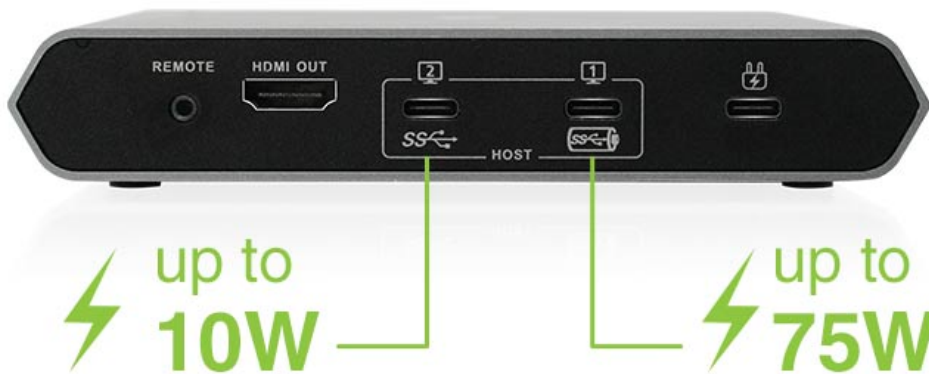

# Access Pro™ 2-Port USB-C KVM Switch with Power Delivery

- 2-Port USB-C KVM Switch with Power Delivery
- Control and share 2 USB-C devices with DP Alt Mode from one keyboard, mouse, and an HDMI monitor
- Power Delivery<sup>1</sup> (USB-C external power needed) with up to 75W charging for laptop<sup>2</sup> and up to 10W for smartphone<sup>3</sup>
- Supports USB-C/Thunderbolt 3 MacBook Air, Macbook Pro, iPad Pro, Windows and Android 8+ devices

## USB-C KVM - Switch Between Two USB-C Devices

Easily switch between two USB-C devices and control them with one keyboard, one mouse and view content on one 4K monitor. IOGEAR's Access Pro™ 2-Port USB-C KVM Switch requires no software and comes complete with the Power Delivery function, USB-C cables, and a 6-foot push-button remote switch.

Why spend extra money on features you don't need? The USB-C KVM offers the most efficient and affordable way to switch between two USB-C or Thunderbolt™ 3-equipped Mac® computers, PCs, iPad® or Android™ tablets and smartphones with a single-cable connection to each device without additional drivers or software.

- 2-Port USB-C KVM Switch with Power Delivery
- Control and share 2 USB-C devices with DP Alt Mode from one keyboard, mouse, and an HDMI monitor
- Power Delivery<sup>1</sup> with up to 75W charging for laptop<sup>2</sup> and up to 10W for smartphone<sup>3</sup>
- Supports USB-C/Thunderbolt™ 3 MacBook Air®, MacBook Pro®, iPad