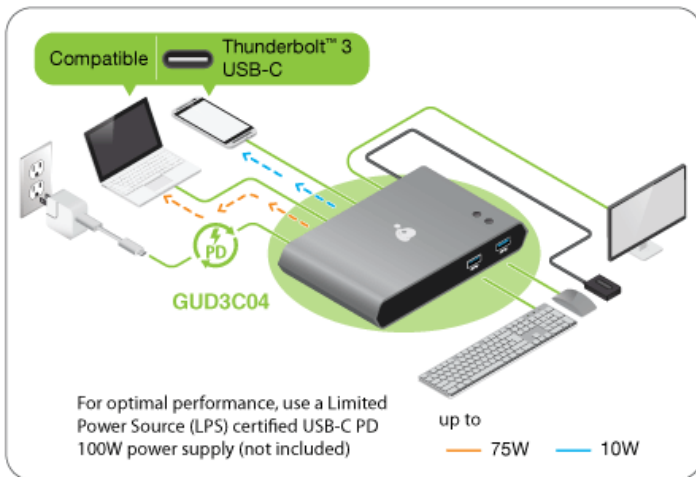

Note:

<sup>1</sup> Connect Limited Power Source (LPS) certified USB-C power adapter

<sup>2</sup> Must be plugged into Primary USB-C port 1

<sup>3</sup> When plugged into Secondary USB-C port 2

<sup>4</sup> Samsung DeX Mode is only supported on Samsung Galaxy S8, S8+, S9, S9+, S10, S10+, and Note 8, Note 9, and Tab S4; other Android devices support mirror screen

**Requirements**

**Package Contents**

- |   |   |
|---|---|
| <ul style="list-style-type: none"> <li>• Sources:                     <ul style="list-style-type: none"> <li>USB-C enabled devices with DP-Alt Mode over USB-C</li> <li>USB-C external power source (recommend a Limited Power Source (LPS) certified USB-C power adapter)</li> </ul> </li> <li>• Console:                     <ul style="list-style-type: none"> <li>HDMI monitor</li> <li>Standard wired 104 keys USB keyboard</li> <li>Standard wired 2 or 3-button USB mouse</li> </ul> </li> <li>• Operations:                     <ul style="list-style-type: none"> <li>Windows® 10 (32/64 bit)+</li> <li>MacOS® X 10.12+</li> <li>iPadOS® 12.1+; iPad Pro® 3rd generation (2018)<sup>1</sup></li> <li>Android 8+<sup>2</sup></li> <li>Chrome OS®</li> </ul> </li> </ul> | <ul style="list-style-type: none"> <li>• 2-Port USB-C KVM Switch with Power Delivery</li> <li>• 2 x 3ft USB-C to USB-C cables</li> <li>• 1 x 6ft Remote pushbutton</li> <li>• Quick Start Guide</li> <li>• Warranty Card</li> </ul> |
|---|---|