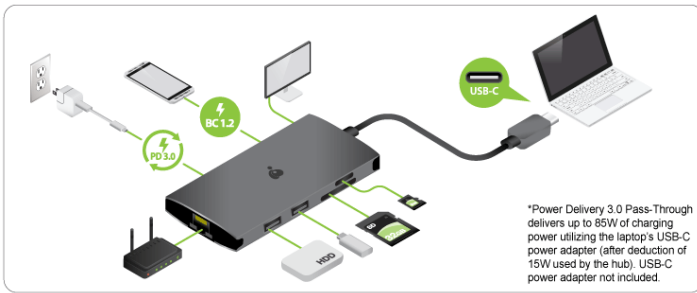

Requirements

- USB-C (Thunderbolt 3 compatible) device with DP Alt Mode support
- Windows 7/8/8.1/10
- Mac OS X 10.7+
- Chrome OS

Package Contents

- GUD3C06 x 1
- Quick Start Guide x 1
- Warranty Card x 1

Specifications

Function	GUD3C06	Dimensions	GUD3C06
Upstream Port		Unit Dimensions	
USB-C	USB 3.1 Gen 1 supports data and Power Delivery 3.0	Height	2" (5.2cm)
Downstream Port		Depth	0.35" (0.9cm)
Card Reader	Supports Secure Digital v3.0 UHS-I (Ultra High Speed)?SDR12 (12.5Mbyte/s)/SDR25(25Mbyte/s)/SDR50(50Mbyte/s)/DDR50(50Mbyte/s)/SDR104(104Mbyte/s)	Length	4.1" (10.5cm) + tethered USB-C connector 5.35" (13.6cm)
Ethernet	Supports 10/100 /1000Mbps	Inner Pack	
HDMI	HDMI 1.4 compliant, resolution up to 4Kx2K @30Hz	Width	5.91" (15cm)
USB-A	3x USB 3.0, 1 port supports BC1.2 fast charging	Height	6.30" (16cm)
USB-C	1x USB 3.1 supports data transfer or Power Delivery 3.0	Length	11.41" (29cm)
Power		Inner Pack Qty.	6
Power Delivery Pass-Thru	PD 3.0 / 100W (A total of up to 85W can be charged to the laptop after deduction of max 15W used by the dock)	Unit Package Dimensions	
Data Rate		Height	5.71" (14.5cm)
Video Resolution	Up to 5Gbps	Depth	1.74" (4.4cm)
Environment		Length	5.31" (13.5cm)
Humidity	10% to 90 % RH (no condensation)	Master Carton	
Operation Temperature	0? to +45?	Width	13.39" (34cm)
Operating System Requirements		Height	12.20" (31cm)
Mac	Mac OS X 10.7+	Depth	12.6" (32cm)
Windows	Windows 7 / 8 / 8.1 / 10	Master Carton Qty.	24
		Weight	
		Master Carton Wt.	7 lbs (3.16kg)
		Inner Pack Wt.	1.8 lbs (0.82kg)
		Unit Pack Wt.	0.3lb (0.14kg)
		Unit Wt.	0.2 lb (0.09kg)