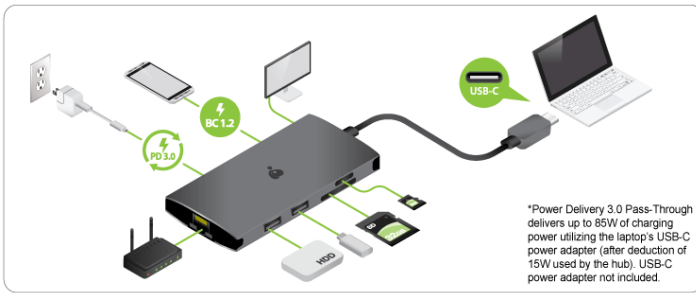

Requirements

Package Contents

1. USB-C (Thunderbolt 3 compatible) device with DP Alt Mode support
   - Windows 7/8/8.1/10
   - Mac OS X 10.7+
   - Chrome OS
2. GUD3C06 x 1
   - Quick Start Guide x 1
   - Warranty Card x 1

Specifications

Function	GUD3C06
Upstream Port	
USB-C	USB 3.1 Gen 1 supports data and Power Delivery 3.0
Downstream Port	
Card Reader	Supports Secure Digital v3.0 UHS-I (Ultra High Speed)?SDR12 (12.5Mbyte/s)/SDR25(25Mbyte/s)/SDR50(50Mbyte/s)/DDR50(50Mbyte/s)/SDR104(104Mbyte/s)
Ethernet	Supports 10/100 /1000Mbps
HDMI	HDMI 1.4 compliant, resolution up to 4Kx2K @30Hz
USB-A	3x USB 3.0, 1 port supports BC1.2 fast charging
USB-C	1x USB 3.1 supports data transfer or Power Delivery 3.0
Power	
Power Delivery Pass-Thru	PD 3.0 / 100W (A total of up to 85W can be charged to the laptop after deduction of max 15W used by the dock)
Data Rate	Up to 5Gbps
Video Resolution	Up to 4K@30Hz, with 16:9 ratio
Environment	
Humidity	10% to 90 % RH (no condensation)
Operation Temperature	0? to +45?
Operating System Requirements	
Mac	Mac OS X 10.7+
Windows	Windows 7 / 8 / 8.1 / 10

Dimensions	GUD3C06
Unit Dimensions	
Height	2" (5.2cm)
Depth	0.35" (0.9cm)
Length	4.1" (10.5cm) + tethered USB-C connector 5.35" (13.6cm)
Inner Pack	
Width	5.91" (15cm)
Height	6.30" (16cm)
Length	11.41" (29cm)
Inner Pack Qty.	6
Unit Package Dimensions	
Height	5.71" (14.5cm)
Depth	1.74" (4.4cm)
Length	5.31" (13.5cm)
Master Carton	
Width	13.39" (34cm)
Height	12.20" (31cm)
Depth	12.6" (32cm)
Master Carton Qty.	24
Weight	
Master Carton Wt.	7 lbs (3.16kg)
Inner Pack Wt.	1.8 lbs (0.82kg)
Unit Pack Wt.	0.3lb (0.14kg)
Unit Wt.	0.2 lb (0.09kg)