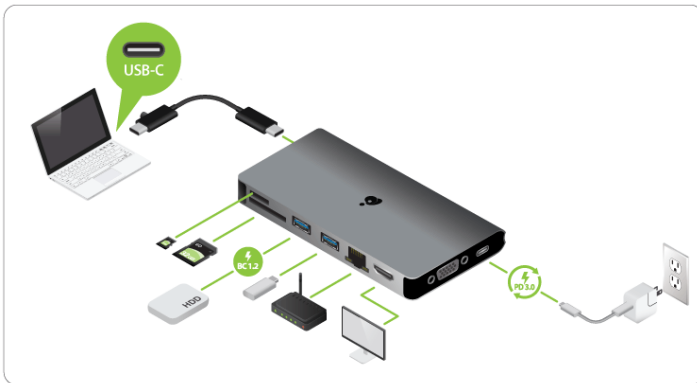

Requirements

Package Contents

1. USB-C (Thunderbolt 3 compatible) host system with DP Alt Mode support
   - Windows® 7/8/8.1/10
   - macOS® X 10.7+
   - Chrome OS
2. GUD3C08 x 1
   - USB-C Cable x 1
   - Quick Start Guide x 1
   - Warranty Guide x 1

Specifications

Function	GUD3C08	Dimensions	GUD3C08
Upstream Port		Unit Dimensions	
USB-C	USB 3.1 Gen 1 (Detach)	Height	4.9" (12.5cm)
Downstream Port		Depth	0.51" (1.3cm)
VGA	1920 x 1080p @60Hz	Length	2.36" (0.6cm)
HDMI	HDMI 1.4 compliant, resolution up to 4Kx2K @30Hz	Inner Pack	
USB-A	2 x USB-A 3.0 (1 support BC1.2 charging)	Width	6.3" (16cm)
USB-C	1x USB 3.1 supports data transfer or Power Delivery 3.0	Height	5.91" (15cm)
Card Reader	Supports Secure Digital v3.0 UHS-I (Ultra High Speed)?SDR12 (12.5Mbyte/s)/SDR25(25Mbyte/s)/SDR50(50Mbyte/s)/DDR50(50Mbyte/s)/SDR104(104Mbyte/s)	Length	11.42" (29cm)
Ethernet	Supports 10/100 /1000Mbps	Inner Pack Qty.	6
Power		Unit Package Dimensions	
Power Delivery Pass-Thru	PD 3.0 / 100W (A total of up to 85W can be charged to the laptop after deduction of max 15W used by the dock)	Width	1.77" (4.5cm)
Operating System Requirements		Height	5.67" (14.4cm)
Mac	Mac OS X 10.7+	Length	5.31" (13.5cm)
Windows	Windows 7 / 8 / 8.1 / 10	Master Carton	
		Width	13.39" (34cm)
		Height	12.20" (31cm)
		Depth	12.6" (32cm)
		Master Carton Qty.	24
		Weight	
		Master Carton Wt.	12.79lb (5.8kg)
		Inner Pack Wt.	2.87lb (1.3kg)
		Unit Pack Wt.	0.4lb (0.18kg)
		Unit Wt.	0.3lb (0.13kg)