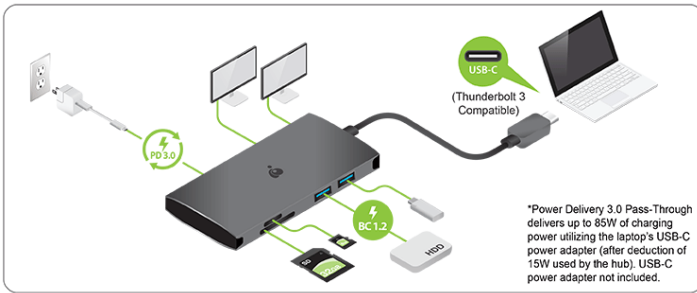

Requirements

Package Contents

1. USB-C (Thunderbolt 3 compatible) device with DP Alt Mode support
   - Windows 7/8/8.1/10
   - Mac OS X 10.7+
   - Chrome OS
2. GUD3C09 x 1
   - Quick Start Guide x 1
   - Warranty Card x 1

Specifications

Function	GUD3C09
Upstream Port	
USB-C	USB-C 3.1 G1 (5G)
Downstream Port	
Card Reader	Supports Secure Digital v3.0 UHS-I (Ultra High Speed)?SDR12 (12.5Mbyte/s)/SDR25(25Mbyte/s)/SDR50(50Mbyte/s)/DDR50(50Mbyte/s)/SDR104(104Mbyte/s)
USB-A	2 x USB-A (5G), 1 port supports BC1.2 (Charging@1.5A)
USB-C	USB 3.1 data or PD 3.0
HDMI	HDMI 1.4 (resolution up to 4Kx2K@30Hz)
DisplayPort	DP 1.2 with DP++ (resolution up to 4Kx2K@30Hz)
Power	
Power Delivery Pass-Thru	Power Delivery 3.0 spec (Up to 85W power pass-thru to host computer after deduct 15W to docking station and connected devices)
Video Resolution	Single view up to 4k@30hz, Dual view up to 1080p@30hz
Environment	
Humidity	10% to 90% RH (no condensation)
Operation Temperature	0 C to +45 C
Operating System Requirements	
Mac	Mac OS X 10.7+
Windows	Windows 7 / 8 / 8.1 / 10

Dimensions	GUD3C09
Unit Dimensions	
Height	4.5" (11.3cm)
Depth	0.39" (1cm)
Length	2" (5.08cm)
Inner Pack	
Width	5.9" (15 cm)
Height	11.4" (29 cm)
Length	6.2" (16 cm)
Inner Pack Qty.	6 pc
Unit Package Dimensions	
Width	5.3" (13.5 cm)
Height	5.7" (14.5 cm)
Depth	1.7" (4.4 cm)
Master Carton	
Width	12.5" (32 cm)
Height	13.3" (34 cm)
Depth	12.2" (31 cm)
Master Carton Qty.	24 pc
Weight	
Master Carton Wt.	10 lbs (4.6 kg)
Inner Pack Wt.	2.2 lbs (1 kg)
Unit Pack Wt.	0.35 lbs (0.16 kg)
Unit Wt.	0.09 kg