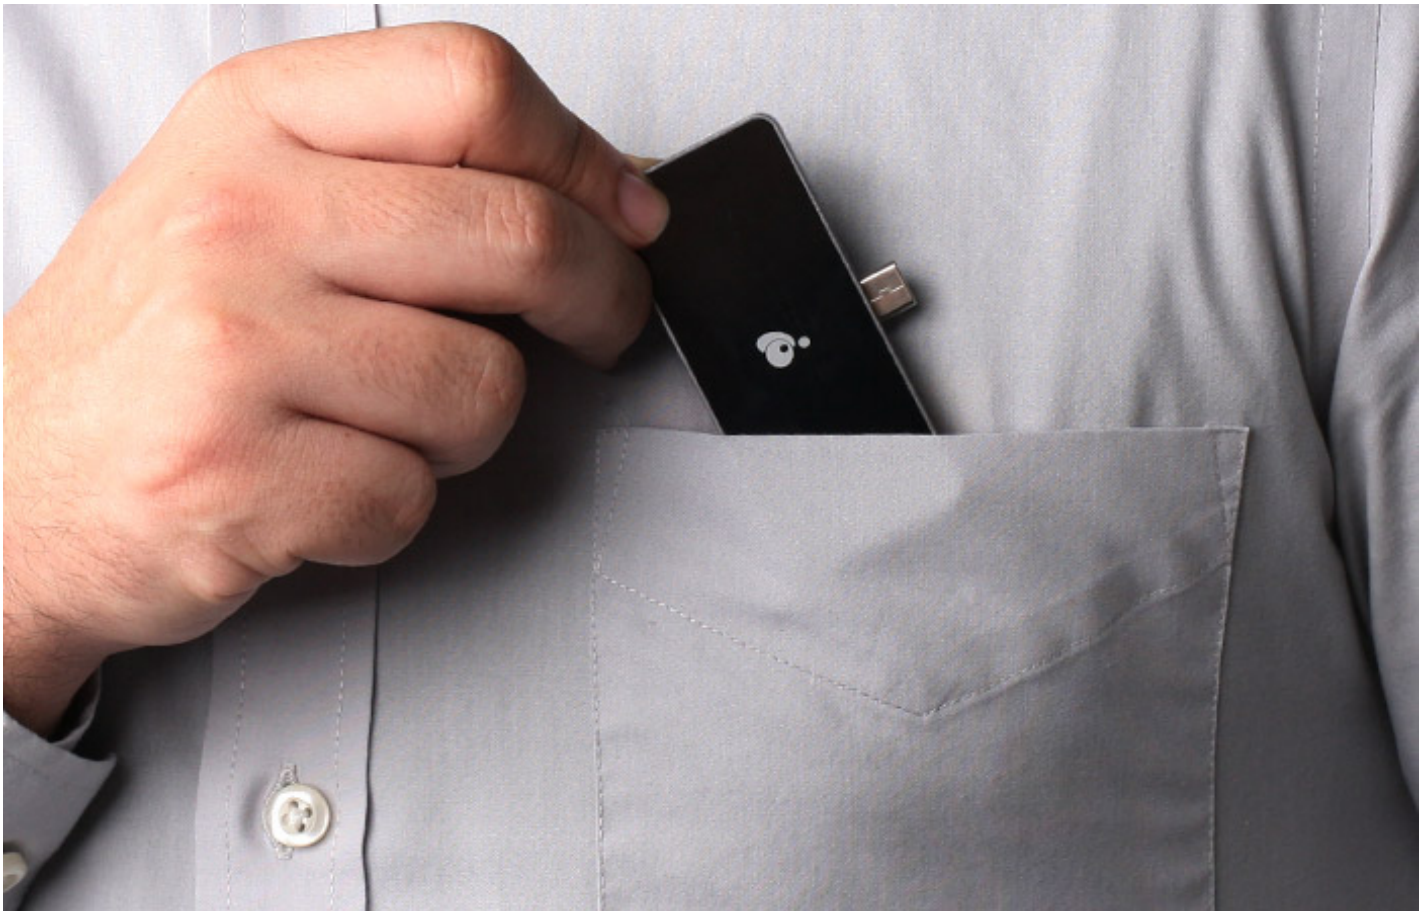

GUD3C460

Travel Pro™ USB-C Mini Dock

- Ultra-portability packed with functional feature set
- Charge your USB-C device (laptop) with up to 60W PD pass-through
- Supports video resolutions up to 4K @60Hz via dock's HDMI® port
- Single USB-A port supports a flash drive or other device
- A 3.5mm jack connects a wired headphones or headset

Ultra-Portable On-the-Go Companion

IOGEAR Travel Pro™ USB-C Mini Dock quickly expands your USB-C laptop, tablet or smartphone's connectivity. Travel lighter with this ultra-portable dock and leave your bulky accessories at home. About the size of a stick of gum, the Travel Pro USB-C Mini Dock is designed for professionals on the go who need a pocket-sized option. The Travel Pro Dock is equipped with a USB-C power charging pass-through port, one USB 2.0 expansion port, HDMI® monitor port and 3.5mm headphone port.

- Ultra-portability packed with functional feature set
- Charge your USB-C device (laptop) with up to 60W PD pass-through
- Supports video resolutions up to 4K @60Hz via dock's HDMI® port
- Single USB-A port supports a flash drive or other device

- A 3.5mm jack connects a wired headphones or headset
- Capable of simultaneous charging and A/V output.
- Universal design allows connection to any USB-C device
- Compatible with iPad Pro*

*Check Requirements for more details