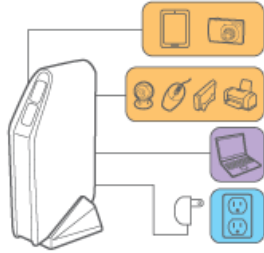

## 6-Port USB 3.0 Hub with Power Adapter

Multiply your connectivity and reorganize your workspace with IOGEAR's 6-Port SuperSpeed USB 3.0 Hub. This high-performing hub features charge and sync functions for your mobile devices, SuperSpeed data transfer speeds and a convenient single connection point for all your peripherals. Now you no longer have to be at the mercy of your computer's limited USB ports. It also comes with its own power adapter, which when connected can charge your mobile devices even when your host computer or laptop is turned off or completely disconnected. You no longer have to turn on your computer just to charge your power-hungry devices! The hub's sleek and slim design fits easily on your desk without cluttering your valuable workspace. It also features integrated over-current protection to safeguard your data and devices from power spikes and surges so that you can maximize your productivity with peace of mind.

\*4 smartphones/tablets is the maximum number of devices that can be charged simultaneously using the GUH326

\*\*Simultaneous charge and sync compatible with Lightning connector equipped models only

\*\*\* Device must be plugged into a USB 3.0 port in order to achieve super-speed rates

#### How does it work?

- Connect the GUH326 to your computer using the included USB 3.0 cable.
- Plug-in the AC adapter to an available wall outlet
- Connect, charge & sync up to 6 devices simultaneously