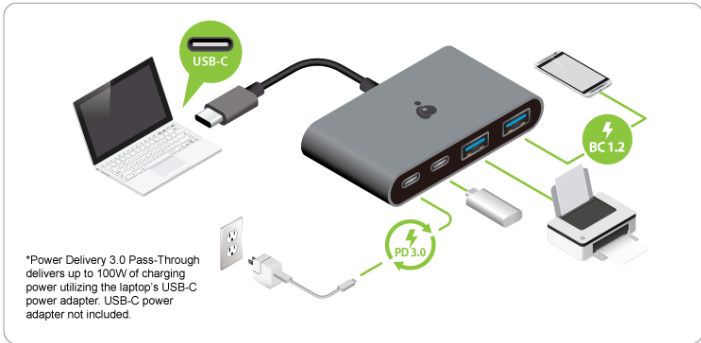

Requirements

- USB-C (Thunderbolt 3 compatible) device
- Windows 7/8/8.1/10
- Mac OS X 10.7+
- Chrome OS

Package Contents

- 1 x GUH3C22P
- 1 x Quick Start Guide
- 1 x Warranty Card

Specifications

Function	GUH3C22P	Dimensions	GUH3C22P
Upstream Port		Unit Dimensions	
USB-C	USB 3.1 Gen 2	Height	1.65" (4.2cm) + 4.6" (11.6cm) SR cable
Downstream Port		Depth	0.55" (1.4cm)
USB-A	2x USB 3.0, 1 port supports BC1.2 charging (1.5A)	Length	2.95" (7.5cm)
USB-C	2x USB 3.1 supports data, 1 port supports Power Delivery 3.0	Inner Pack	
Power		Width	5.71" (14.5cm)
Power Delivery Pass-Thru	PD 3.0 / 100W (A total of up to 85W can be charged to the laptop after deduction of max 15W used by the dock)	Height	6.10" (15.5cm)
Data Rate		Length	7.67" (19.5cm)
Up to 10Gbps		Inner Pack Qty.	6
Environment		Unit Package Dimensions	
Humidity	10% to 85% RH (no condensation)	Height	5.67" (14.4cm)
Operation Temperature	0C to +45C	Depth	1.18" (3cm)
Operating System Requirements		Length	5.31" (13.5cm)
Mac	Mac OS X 10.7+	Master Carton	
Windows	Windows 7 / 8 / 8.1 / 10	Width	16.14" (41cm)
		Height	12.20" (31cm)
		Depth	6.89" (17.5cm)
		Master Carton Qty.	24
		Weight	
		Master Carton Wt.	6.61 lb (3kg)
		Inner Pack Wt.	1.1lb (0.5kg)
		Unit Pack Wt.	0.2lb (0.09kg)
		Unit Wt.	0.1lb (0.045kg)