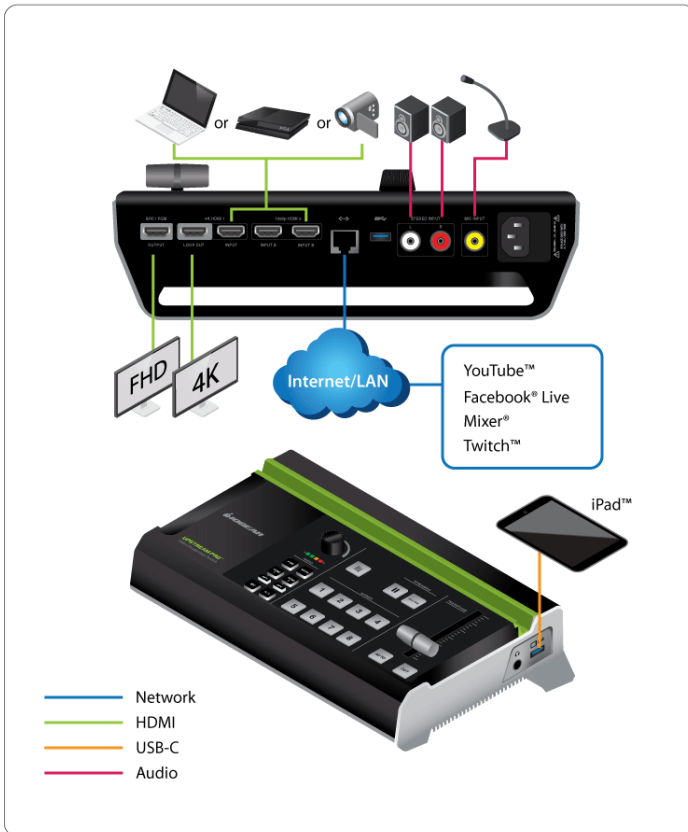

Requirements

Package Contents

- iPad Pro (3rd gen) with iOS 11 or later

- 1x GU303
- 1x USB-A to USB-C Cables (Custom)
- 1x USB-A to USB-A Cables (Custom)
- 1x AC Power Cable
- 1x QSG
- 1x Warranty card

The following iPad with iOS 11 or later (Additional Apple Lightning USB 3 Camera Adapter is required):

- iPad Pro (1st & 2nd gen)
- iPad (5th,6th & 7th gen)
- iPad Air (3rd gen)
- iPad Mini (5th gen)

Upstream Studio App:
<https://apps.apple.com/us/app/upstream-studio/id1487894784>

Specifications

Function	GU303
Video connections	
Input	1 x 4K HDMI Type-A Female
(up to 4K@60, no HDCP support)
 2 x HDMI Type-A Female
(up to 1080p@60, switcher, no HDCP support)
Output	1 x 4K Loop-Thru HDMI Type-A Female
(up to 4K@60, no HDCP support)
 1 x PGM HDMI Type-A Female
(up to 1080p@60, no HDCP support)
Environment	
Humidity	0 - 80% RH, Non-Condensing
Operation Temperature	0 - 40 °C
Storage Temperature	-20 - 60 °C
Operating System Requirements	
iOS	The following iPad with iOS 11 or later: iPad Pro (1st gen, 12.9")
 iPad Pro (1st gen, 9.7")
 iPad Pro (2nd gen, 12.9")
 iPad Pro (2nd gen, 10.5")
 iPad Pro (3rd gen, 12.9")
 iPad Pro (3rd gen, 11")

 The following iPad devices with iOS 11 or later (Additional Apple Lightning to USB Camera Adapter is required): iPad (5th gen)
 iPad (6th gen)
 iPad (7th gen)
 iPad Air (3rd gen)
 iPad Mini (5th gen)
Connectors	
Audio Input	HDMI captured inputs (stereo)
 1 x Mic input, 6.5mm jack (dual mono)
 1 x Line

Dimensions	GU303
Unit Dimensions	
Height	3.54" (9cm)
Depth	6.29" (16cm)
Length	11.22" (28.5 cm)
Unit Package Dimensions	
Width	14.5" (37 cm)
Height	11.41" (29 cm)
Depth	5.23" (13.3 cm)
Master Carton	
Width	12" (30.5 cm)
Height	14.9" (38 cm)
Depth	6.1" (15.7cm)
Master Carton Qty.	1
Weight	
Master Carton Wt.	6.8 lbs
Unit Pack Wt.	5.3 lbs
Unit Wt.	4.25 lbs