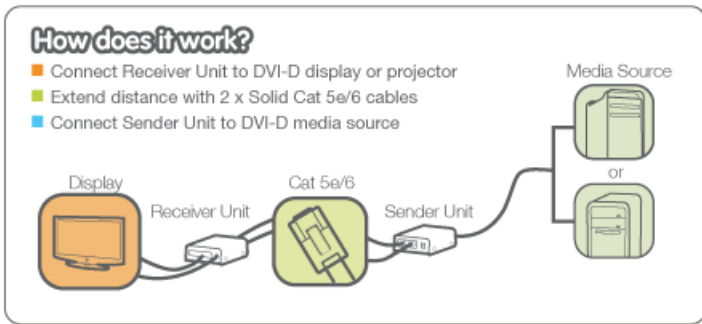

Requirements

Package Contents

Display

- 1 DVI-D input

2 x DVI-D Extender (1 Sender & 1 Receiver)
2 x Power Adapter

Media Source

- 1 DVI-D output
- Microsoft Windows® 8, Windows® 7, Windows Vista® and Windows® XP

2 x Wall Mount Kit
1 x Quick Start Guide

2 x Grounding Wire
1 x Warranty Card

Cables*

- 2 x Identical solid Cat 5e/6 cables
- 2 x DVI-D cables

*Cables not included

Specifications

Function	GVE250	Dimensions	GVE250
Cable Type	Solid CAT 5e/6 Cable	POP Information	
Cable Distance	Up to 130ft (40m) 1080p, Up to 200ft (60m) 720p	10" Peg Hook	7
Connectors		6" Peg Hook	5
Link	2 x CAT5e/6	Unit Dimensions	
LEDs		Width	3.5in.
ACT (Activity)	1 (Each Unit)	Height	2.125in.
Power On	1 (Each Unit)	Depth	0.875in.
Video Resolution	Up to 1920x1200	Unit Package Dimensions	
Video		Width	6.4in.
DVI-D(Single Link)	Female Connection	Height	9.6in.
Data Rate	Up to 1.65Gbps	Depth	2.4in.
		Master Carton	
		Width	7.4in.
		Height	4.5in.
		Depth	15in.
		Master Carton Qty.	6
		Weight	
		Master Carton Wt.	10.35lb
		Unit Pack Wt.	1.6lb
		Unit Wt.	1.2lb