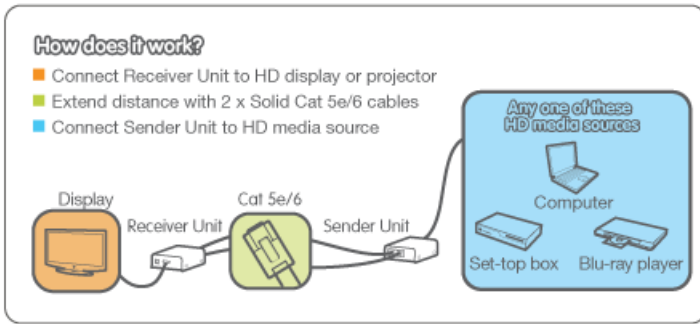

Requirements

Package Contents

Display

- 1 HDMI input

- 2 x HD Audio / Video Extender (1 Sender & 1 Receiver)

Media Source

- 1 HDMI output

- 2 x Power Adapter
- 2 x Wall Mount Kit
- 1 x Quick Start Guide
- 1 x Warranty Card

Cables*

- 2 x Identical solid Cat 5e/6 cables
- 2 x HDMI cables

*Cables not included

Specifications

Function	GVE320	Dimensions	GVE320
Cable Type	2 x Solid CAT5e/6 (For Extension)	POP Information	
Cable Distance	Up to 200ft (60m)	10" Peg Hook	4
Cable Connections		6" Peg Hook	2
Input	HDMI Type A 19 Pin Female	Unit Dimensions	
Output	HDMI Type A 19 Pin Female	Width	2.25"
Connectors		Height	1"
Link	2 x CAT5e/6	Depth	3.5"
LEDs		Unit Package Dimensions	
Power On	1 (Local and Remote Unit)	Width	6.375"
On Line	1 (Remote Unit)	Height	9.5"
Resolution	480i, 480p, 720p, 1080i and 1080p	Depth	2.375"
Data Rate	Up to 2.25Gbps	Master Carton	
Housing		Width	10.5"
Case	Metal	Height	7.25"
		Depth	14.75"
		Master Carton Qty.	6
		Weight	
		Master Carton Wt.	9.7 LB
		Unit Pack Wt.	1.5 LB
		Unit Wt. w/accessories	1.1 LB